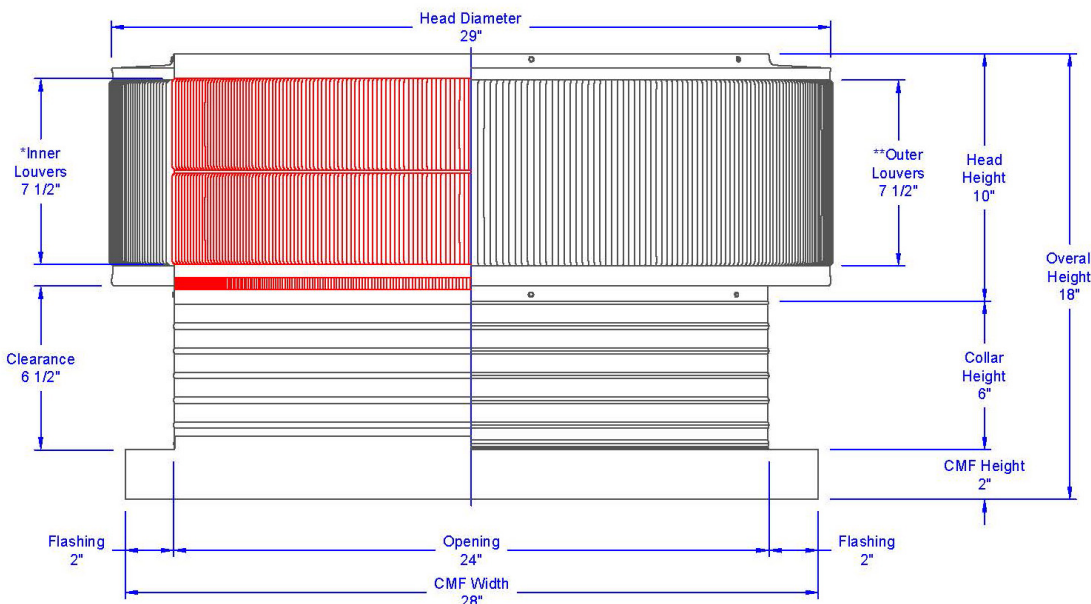

## Aura Attic Fan with Curb Mount Flange

Model Number: AF-24-C6-CMF | 24" Diameter 6" Tall Collar

Powder coating available

- Attic Fan exhausts air out at 4,800 CFM
- Attic Fan is available with optional Shut-Off Switch, Thermostat and Humidistat (THSOS)
- Designed to prevent rain, snow, insects and animals from entering
- The curb mount flange is to be installed on a roof curb
- Constructed of durable rust-free aluminum
- 1 year warranty

### Dimensions & Specifications

<b>Fan CFM : 4,800</b>	
<b>Motor Type:</b>	
PSC - Open Ventilation	
<b>Horsepower:</b>	<b>3/4</b>
<b>Maximum Amps:</b>	<b>10.5A</b>
<b>RPM:</b>	<b>1,500</b>
<b>Net Free Vent Area</b>	
(sq. inches)	(sq. feet)
<b>452</b>	<b>3.14</b>
<b>Application per Sq. Foot</b>	
(1/150)	(1/300)
<b>941</b>	<b>1,883</b>