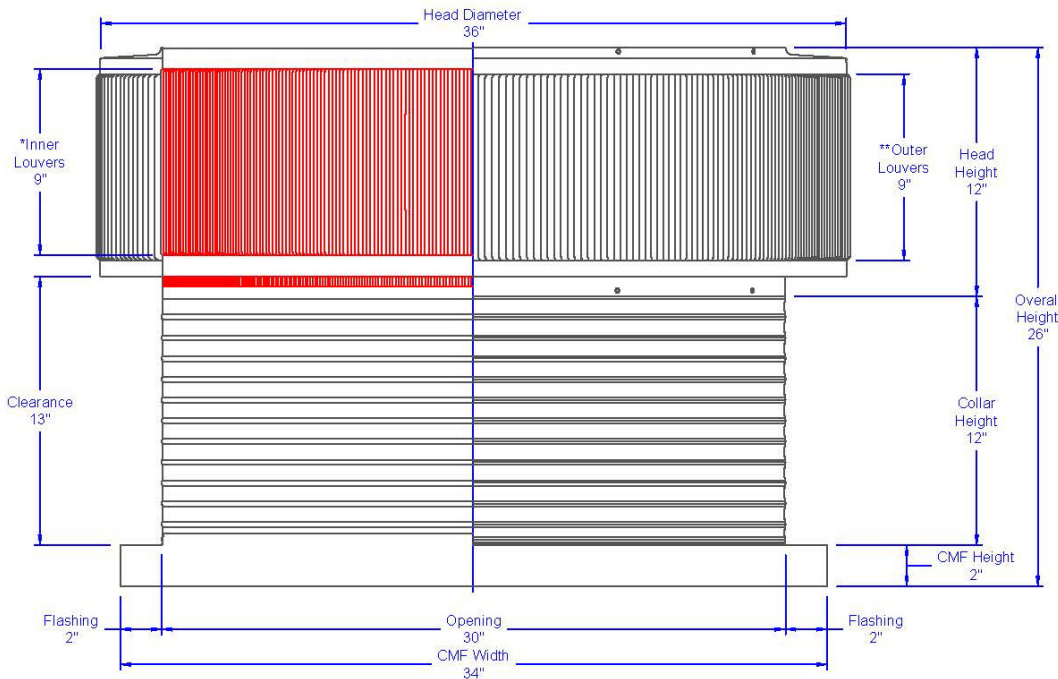

Aura Attic Fan with Curb Mount Flange

Model Number: AF-30-C12-CMF | 30" Diameter 12" Tall Collar

- Attic Fan exhausts air out at 8,000 CFM
- Attic Fan is available with optional Shut-Off Switch, Thermostat and Humidistat (THSOS)
- Designed to prevent rain, snow, insects and animals from entering
- The curb mount flange is to be installed on a roof curb
- Constructed of durable rust-free aluminum
- 1 year warranty

Powder coating available

Dimensions & Specifications

Fan CFM : 8,000	
Motor Type:	
PSC - Open Ventilation	
Horsepower:	1
Maximum Amps:	11.8A
RPM:	1,500
Net Free Vent Area	
(sq. inches)	(sq. feet)
706	4.90
Application per Sq. Foot	
(1/150)	(1/300)
1,470	2,941