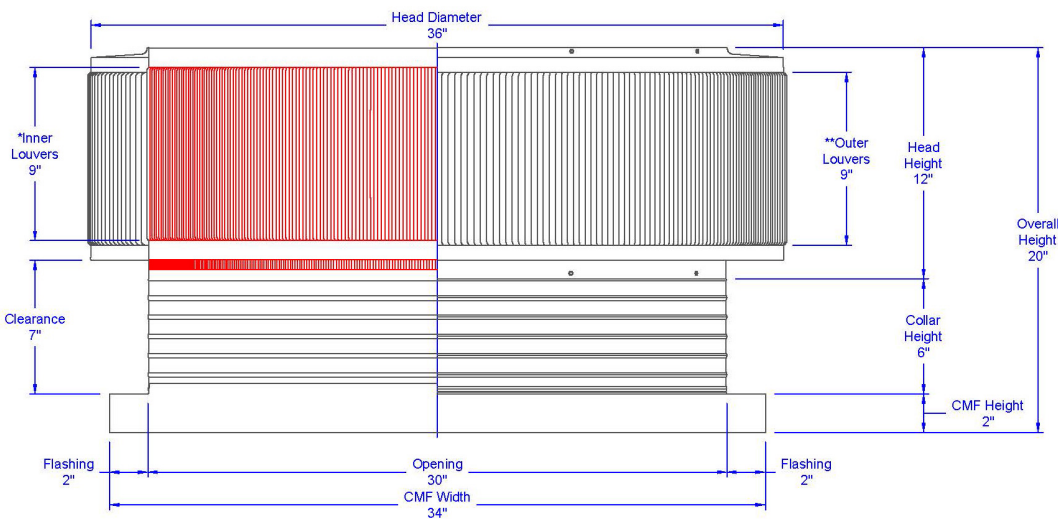

## Aura Attic Fan with Curb Mount Flange Model Number: AF-30-C6-CMF | 30" Diameter 6" Tall Collar

*Powder coating available*

- Attic Fan exhausts air out at 8,000 CFM
- Attic Fan is available with optional Shut-Off Switch, Thermostat and Humidistat (THSOS)
- Designed to prevent rain, snow, insects and animals from entering
- The curb mount flange is to be installed on a roof curb
- Constructed of durable rust-free aluminum
- 1 year warranty

### Dimensions & Specifications

<b>Fan CFM : 8,000</b>	
<b>Motor Type:</b>	
PSC - Open Ventilation	
<b>Horsepower:</b>	<b>1</b>
<b>Maximum Amps:</b>	<b>11.8A</b>
<b>RPM:</b>	<b>1,500</b>
<b>Net Free Vent Area</b>	
(sq. inches)	(sq. feet)
<b>706</b>	<b>4.90</b>
<b>Application per Sq. Foot</b>	
(1/150)	(1/300)
<b>1,470</b>	<b>2,941</b>