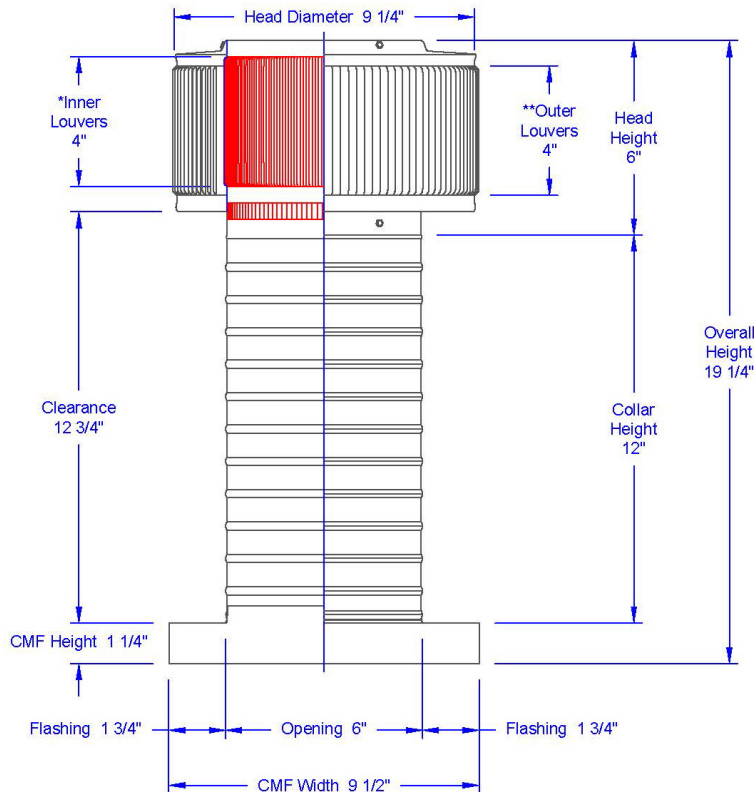

## Aura Attic Fan with Curb Mount Flange

Model Number: AF-6-C12-CMF | 6" Diameter 12" Tall Collar

- Attic Fan exhausts air out at 120 CFM
- Attic Fan is available with optional Shut-Off Switch, Thermostat and Humidistat (THSOS)
- Designed to prevent rain, snow, insects and animals from entering
- The curb mount flange is to be installed on a roof curb
- Constructed of durable rust-free aluminum
- 1 year warranty

### Dimensions & Specifications

<b>Fan CFM : 120</b>	
<b>Motor Type:</b>	
Shaded Pole - C Frame	
<b>Horsepower:</b>	1/55
<b>Maximum Amps:</b>	0.9A
<b>RPM:</b>	1,500
<b>Net Free Vent Area</b>	
(sq. inches)	(sq. feet)
<b>28</b>	<b>0.19</b>
<b>Application per Sq. Foot</b>	
(1/150)	(1/300)
<b>58</b>	<b>116</b>