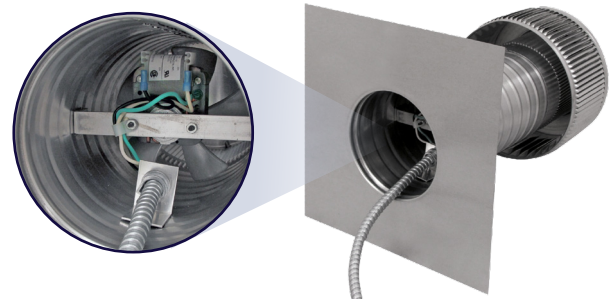

Aura Attic Fan

Model Number: AF-6-C12 | 6" Diameter 12" Tall Collar

Powder coating available

- Attic Fan exhausts air out at 120 CFM
- Attic Fan is available with optional Shut-Off Switch, Thermostat and Humidistat (THSOS)
- Designed to prevent rain, snow, insects and animals from entering
- Constructed of durable rust-free aluminum
- 1 year warranty

Dimensions & Specifications

Fan CFM : 120	
Motor Type:	
Shaded Pole - C Frame	
Horsepower:	1/55
Maximum Amps:	0.9A
RPM:	1,500
Net Free Vent Area	
(sq. inches)	(sq. feet)
28	0.19
Application per Sq. Foot	
(1/150)	(1/300)
58	116