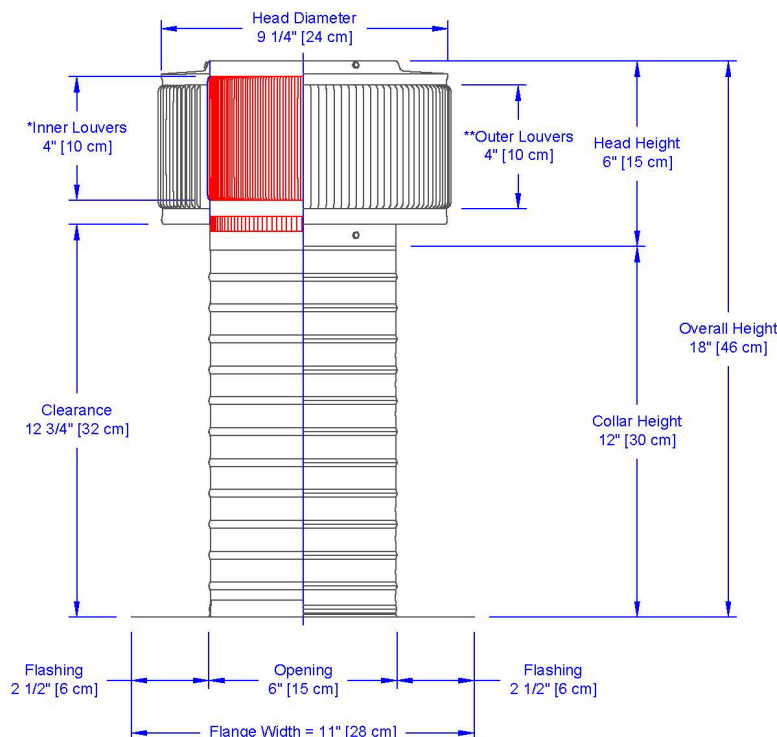

Aura Attic Fan

Model Number: AF-6-C12 | 6" Diameter 12" Tall Collar

Powder coating available

- Attic Fan exhausts air out at 120 CFM
- Attic Fan is available with optional Shut-Off Switch, Thermostat and Humidistat (THSOS)
- Designed to prevent rain, snow, insects and animals from entering
- Constructed of durable rust-free aluminum
- 1 year warranty

Dimensions & Specifications

Fan CFM : 120	
Motor Type:	
Shaded Pole - C Frame	
Horsepower:	1/55
Maximum Amps:	0.9A
RPM:	1,500
Net Free Vent Area	
(sq. inches)	(sq. feet)
28	0.19
Application per Sq. Foot	
(1/150)	(1/300)
58	116