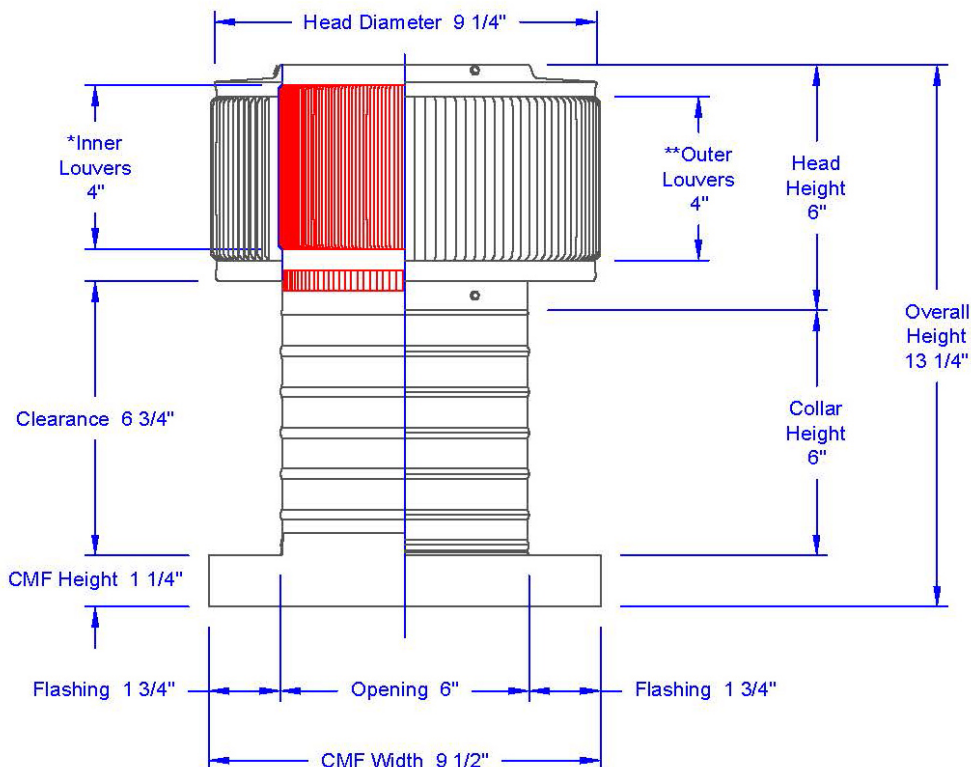

Aura Attic Fan with Curb Mount Flange

Model Number: AF-6-C6-CMF | 6" Diameter 6" Tall Collar

Powder coating available

- Attic Fan exhausts air out at 120 CFM
- Attic Fan is available with optional Shut-Off Switch, Thermostat and Humidistat (THSOS)
- Designed to prevent rain, snow, insects and animals from entering
- The curb mount flange is to be installed on a roof curb
- Constructed of durable rust-free aluminum
- 1 year warranty

Dimensions & Specifications

Fan CFM : 120	
Motor Type:	
Shaded Pole - C Frame	
Horsepower:	1/55
Maximum Amps:	0.9A
RPM:	1,500
Net Free Vent Area	
(sq. inches)	(sq. feet)
28	0.19
Application per Sq. Foot	
(1/150)	(1/300)
58	116