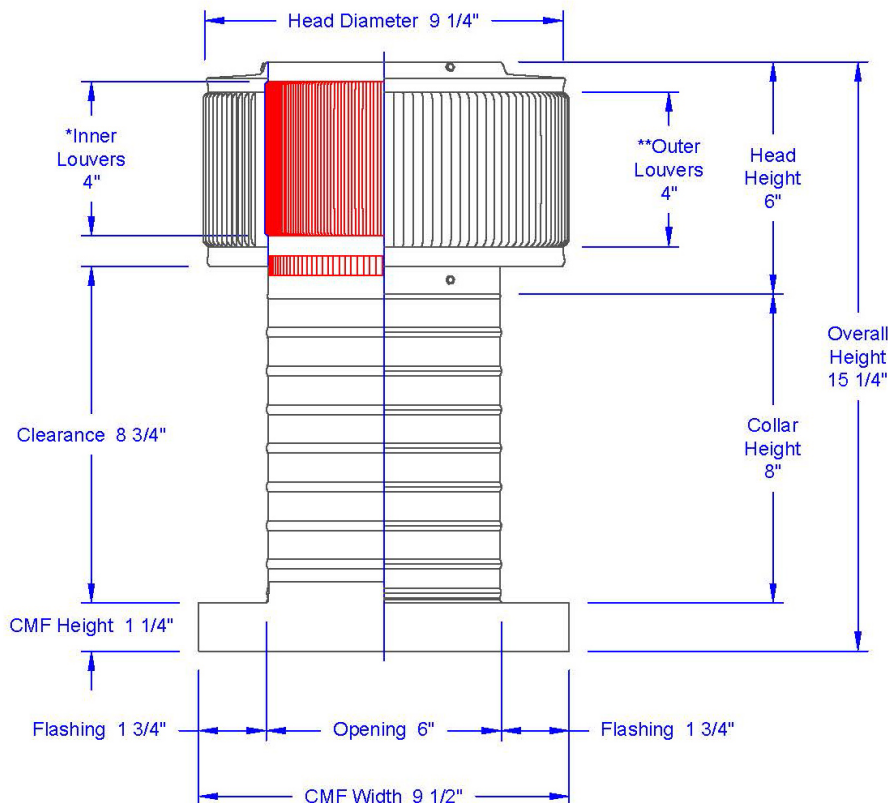

Aura Attic Fan with Curb Mount Flange Model Number: AF-6-C8-CMF | 6" Diameter 8" Tall Collar

Powder coating available

- Attic Fan exhausts air out at 120 CFM
- Attic Fan is available with optional Shut-Off Switch, Thermostat and Humidistat (THSOS)
- Designed to prevent rain, snow, insects and animals from entering
- The curb mount flange is to be installed on a roof curb
- Constructed of durable rust-free aluminum
- 1 year warranty

Dimensions & Specifications

Fan CFM : 120	
Motor Type:	
Shaded Pole - C Frame	
Horsepower:	1/55
Maximum Amps:	0.9A
RPM:	1,500
Net Free Vent Area	
(sq. inches)	(sq. feet)
28	0.19
Application per Sq. Foot	
(1/150)	(1/300)
58	116