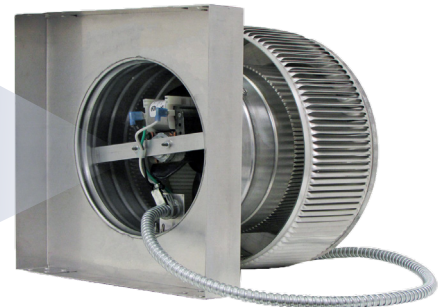

Aura Attic Fan with Curb Mount Flange Model Number: AF-8-C4-CMF | 8" Diameter 4" Tall Collar

Powder coating available

- Attic Fan exhausts air out at 250 CFM
- Attic Fan is available with optional Shut-Off Switch, Thermostat and Humidistat (THSOS)
- Designed to prevent rain, snow, insects and animals from entering
- The curb mount flange is to be installed on a roof curb
- Constructed of durable rust-free aluminum
- 1 year warranty

Dimensions & Specifications

Fan CFM : 250	
Motor Type:	
Shaded Pole - C Frame	
Horsepower:	1/55
Maximum Amps:	0.9A
RPM:	1,500
Net Free Vent Area	
(sq. inches)	(sq. feet)
50	0.35
Application per Sq. Foot	
(1/150)	(1/300)
104	208