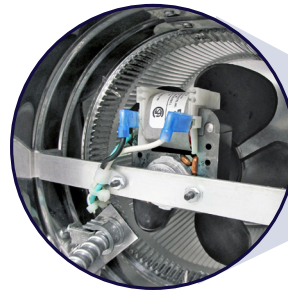

Aura Attic Fan with Curb Mount Flange Model Number: AF-8-C4-CMF | 8" Diameter 4" Tall Collar

Powder coating available

- Attic Fan exhausts air out at 250 CFM
- Attic Fan is available with optional Shut-Off Switch, Thermostat and Humidistat (THSOS)
- Designed to prevent rain, snow, insects and animals from entering
- The curb mount flange is to be installed on a roof curb
- Constructed of durable rust-free aluminum
- 1 year warranty

Dimensions & Specifications

Fan CFM : 250	
Motor Type:	
Shaded Pole - C Frame	
Horsepower:	1/55
Maximum Amps:	0.9A
RPM:	1,500
Net Free Vent Area	
(sq. inches)	(sq. feet)
50	0.35
Application per Sq. Foot	
(1/150)	(1/300)
104	208