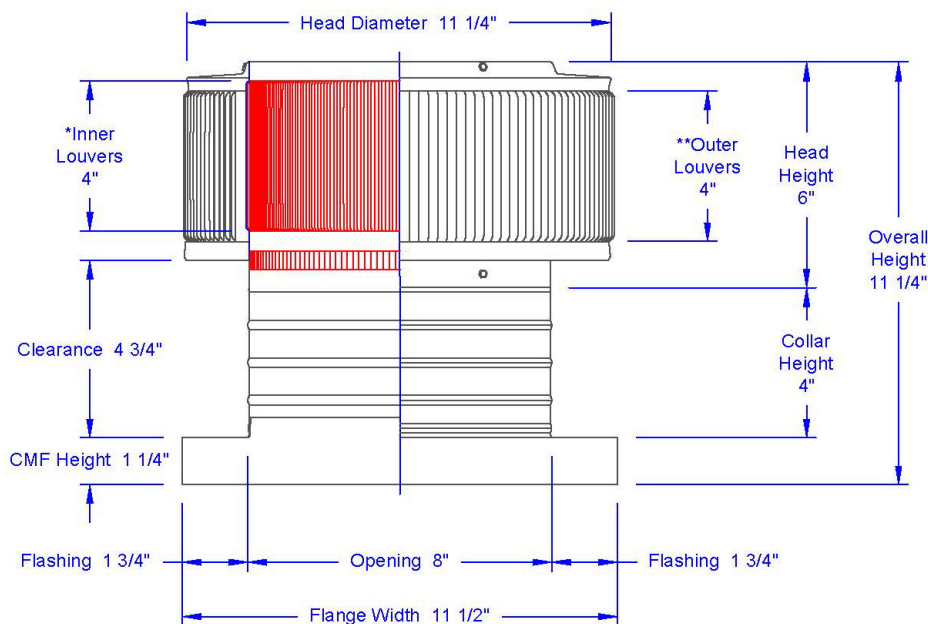

Aura Attic Fan with Curb Mount Flange Model Number: AF-8-C4-CMF | 8" Diameter 4" Tall Collar

Powder coating available

- Attic Fan exhausts air out at 250 CFM
- Attic Fan is available with optional Shut-Off Switch, Thermostat and Humidistat (THSOS)
- Designed to prevent rain, snow, insects and animals from entering
- The curb mount flange is to be installed on a roof curb
- Constructed of durable rust-free aluminum
- 1 year warranty

Dimensions & Specifications

Fan CFM : 250	
Motor Type:	
Shaded Pole - C Frame	
Horsepower:	1/55
Maximum Amps:	0.9A
RPM:	1,500
Net Free Vent Area	
(sq. inches)	(sq. feet)
50	0.35
Application per Sq. Foot	
(1/150)	(1/300)
104	208