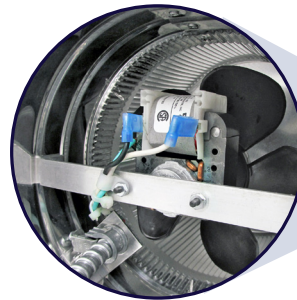

## Aura Attic Fan with Curb Mount Flange Model Number: AF-8-C6-CMF | 8" Diameter 6" Tall Collar

Powder coating available

- Attic Fan exhausts air out at 250 CFM
- Attic Fan is available with optional Shut-Off Switch, Thermostat and Humidistat (THSOS)
- Designed to prevent rain, snow, insects and animals from entering
- The curb mount flange is to be installed on a roof curb
- Constructed of durable rust-free aluminum
- 1 year warranty

### Dimensions & Specifications

<b>Fan CFM : 250</b>	
<b>Motor Type:</b>	
Shaded Pole - C Frame	
<b>Horsepower:</b>	1/55
<b>Maximum Amps:</b>	0.9A
<b>RPM:</b>	1,500
<b>Net Free Vent Area</b>	
(sq. inches)	(sq. feet)
<b>50</b>	<b>0.35</b>
<b>Application per Sq. Foot</b>	
(1/150)	(1/300)
<b>104</b>	<b>208</b>