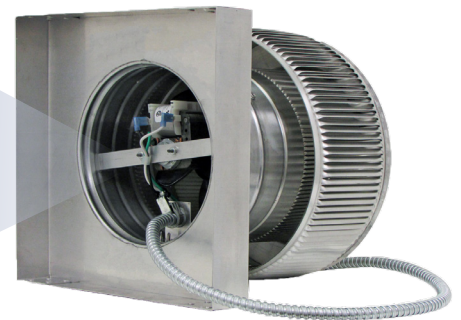

## Aura Attic Fan with Curb Mount Flange Model Number: AF-8-C6-CMF | 8" Diameter 6" Tall Collar

Powder coating available

- Attic Fan exhausts air out at 250 CFM
- Attic Fan is available with optional Shut-Off Switch, Thermostat and Humidistat (THSOS)
- Designed to prevent rain, snow, insects and animals from entering
- The curb mount flange is to be installed on a roof curb
- Constructed of durable rust-free aluminum
- 1 year warranty

### Dimensions & Specifications

<b>Fan CFM : 250</b>	
<b>Motor Type:</b>	
Shaded Pole - C Frame	
<b>Horsepower:</b>	1/55
<b>Maximum Amps:</b>	0.9A
<b>RPM:</b>	1,500
<b>Net Free Vent Area</b>	
(sq. inches)	(sq. feet)
<b>50</b>	<b>0.35</b>
<b>Application per Sq. Foot</b>	
(1/150)	(1/300)
<b>104</b>	<b>208</b>