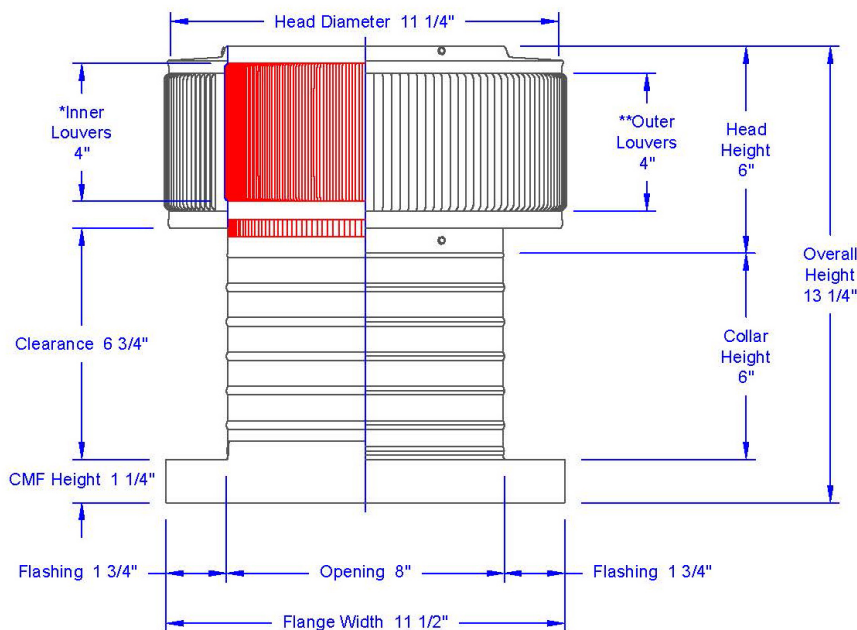

## Aura Attic Fan with Curb Mount Flange Model Number: AF-8-C6-CMF | 8" Diameter 6" Tall Collar

Powder coating available

- Attic Fan exhausts air out at 250 CFM
- Attic Fan is available with optional Shut-Off Switch, Thermostat and Humidistat (THSOS)
- Designed to prevent rain, snow, insects and animals from entering
- The curb mount flange is to be installed on a roof curb
- Constructed of durable rust-free aluminum
- 1 year warranty

### Dimensions & Specifications

<b>Fan CFM : 250</b>	
<b>Motor Type:</b>	
Shaded Pole - C Frame	
<b>Horsepower:</b>	1/55
<b>Maximum Amps:</b>	0.9A
<b>RPM:</b>	1,500
<b>Net Free Vent Area</b>	
(sq. inches)	(sq. feet)
<b>50</b>	<b>0.35</b>
<b>Application per Sq. Foot</b>	
(1/150)	(1/300)
<b>104</b>	<b>208</b>