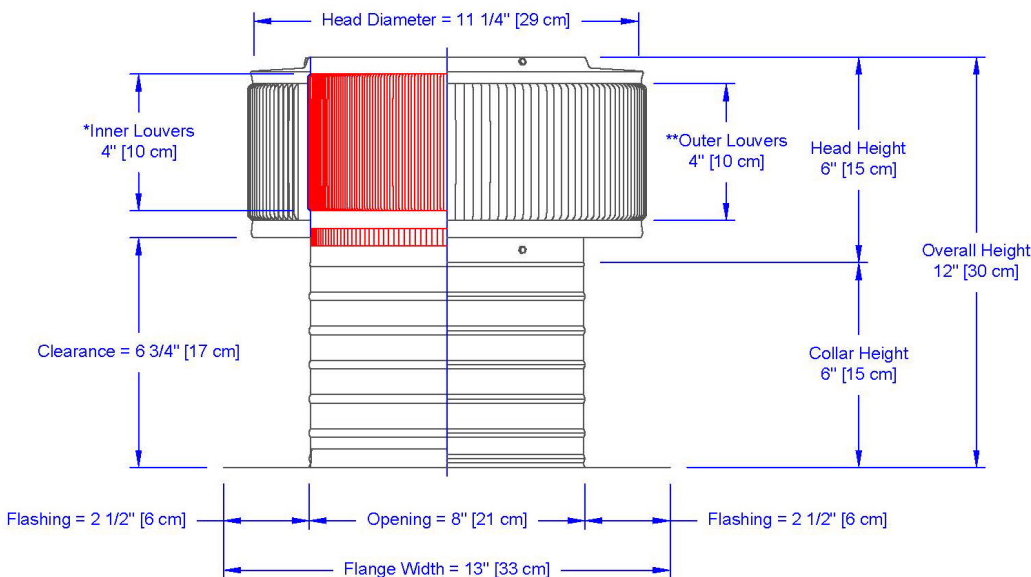

Aura Attic Fan

Model Number: AF-8-C6 | 8" Diameter 6" Tall Collar

Powder coating available

- Attic Fan exhausts air out at 250 CFM
- Attic Fan is available with optional Shut-Off Switch, Thermostat and Humidistat (THSOS)
- Designed to prevent rain, snow, insects and animals from entering
- Constructed of durable rust-free aluminum
- 1 year warranty

Dimensions & Specifications

Fan CFM : 250	
Motor Type:	
Shaded Pole - C Frame	
Horsepower:	1/55
Maximum Amps:	0.9A
RPM:	1,500
Net Free Vent Area	
(sq. inches)	(sq. feet)
50	0.35
Application per Sq. Foot	
(1/150)	(1/300)
104	208