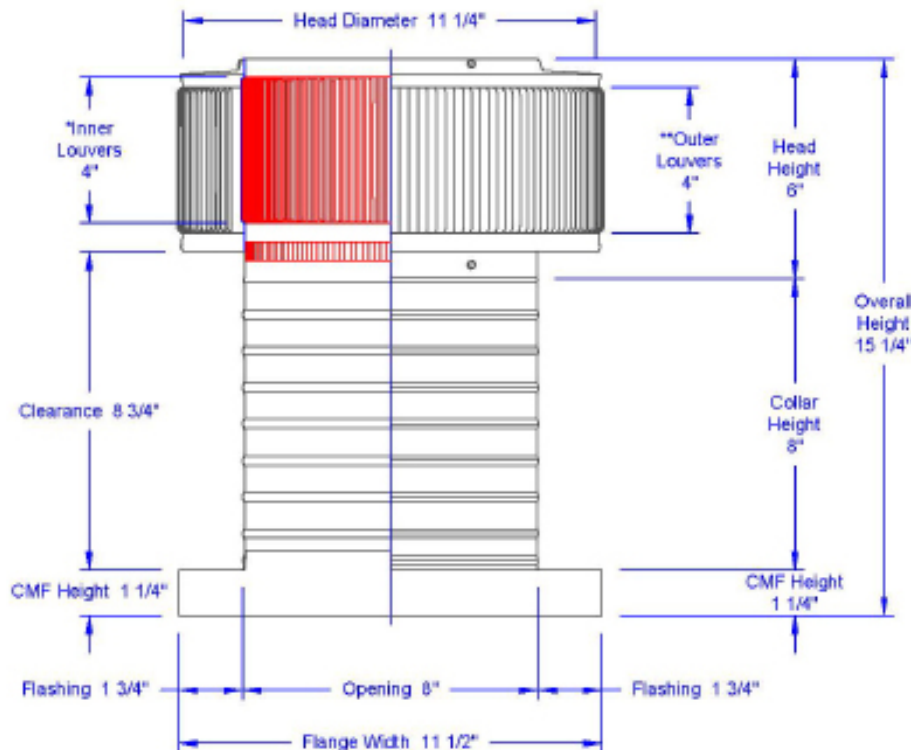

Aura Attic Fan with Curb Mount Flange Model Number: AF-8-C8-CMF | 8" Diameter 8" Tall Collar

- Attic Fan exhausts air out at 250 CFM
- Attic Fan is available with optional Shut-Off Switch, Thermostat and Humidistat (THSOS)
- Designed to prevent rain, snow, insects and animals from entering
- The curb mount flange is to be installed on a roof curb
- Constructed of durable rust-free aluminum
- 1 year warranty

Powder coating available

Dimensions & Specifications

Fan CFM : 250	
Motor Type:	
Shaded Pole - C Frame	
Horsepower:	1/55
Maximum Amps:	0.9A
RPM:	1,500
Net Free Vent Area	
(sq. inches)	(sq. feet)
50	0.35
Application per Sq. Foot	
(1/150)	(1/300)
104	208