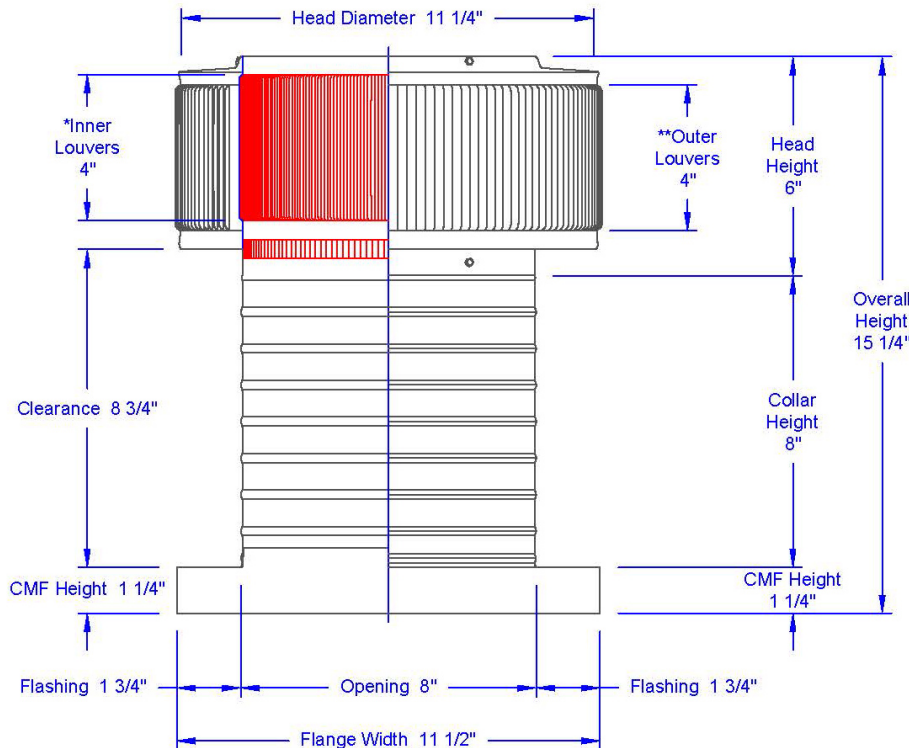

Aura Attic Fan with Curb Mount Flange Model Number: AF-8-C8-CMF | 8" Diameter 8" Tall Collar

- Attic Fan exhausts air out at 250 CFM
- Attic Fan is available with optional Shut-Off Switch, Thermostat and Humidistat (THSOS)
- Designed to prevent rain, snow, insects and animals from entering
- The curb mount flange is to be installed on a roof curb
- Constructed of durable rust-free aluminum
- 1 year warranty

Powder coating available

Dimensions & Specifications

Fan CFM : 250	
Motor Type:	
Shaded Pole - C Frame	
Horsepower:	1/55
Maximum Amps:	0.9A
RPM:	1,500
Net Free Vent Area	
(sq. inches)	(sq. feet)
50	0.35
Application per Sq. Foot	
(1/150)	(1/300)
104	208