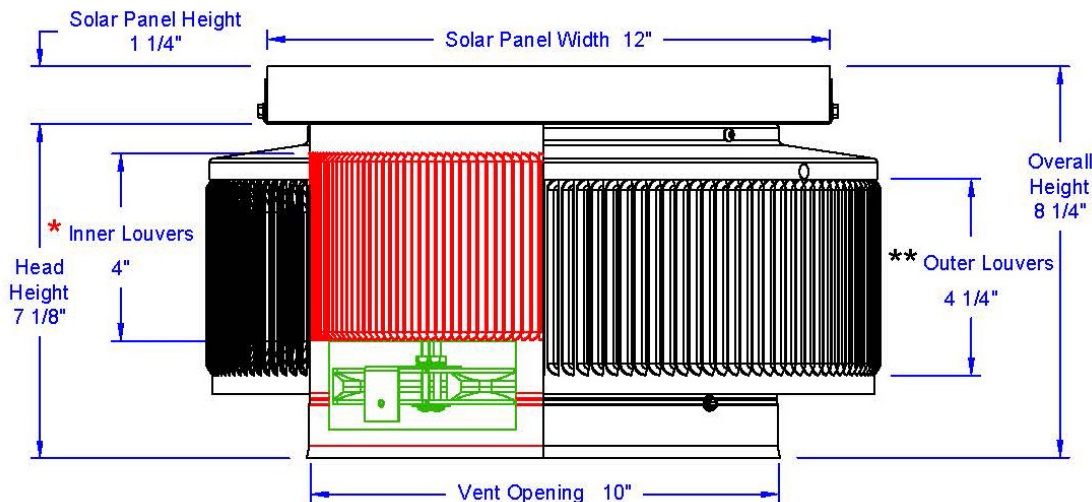

## Aura Solar Fan Retrofit

Model Number: ASF-10-RF

- Solar Panel only works in bright, direct sunlight
- Fan is available with optional Tandem Solar Panels
- Louvers are designed to prevent rain, snow and wildlife from entering
- Solar Panel is made of high transparent low iron, tempered glass
- Constructed of durable rust-free aluminum

### Dimensions & Specifications

<b>Total CFM:</b>	
524 @ 0.1SP	
<b>Motor Type: Case Fan</b>	
<b>Solar Panel:</b>	10 W
<b>Number of Fans:</b>	4
<b>Voltage:</b>	12
<b>Fan Wattage:</b>	3.12
<b>Total Wattage:</b>	12.48
<b>Weight:</b>	6.13 lbs