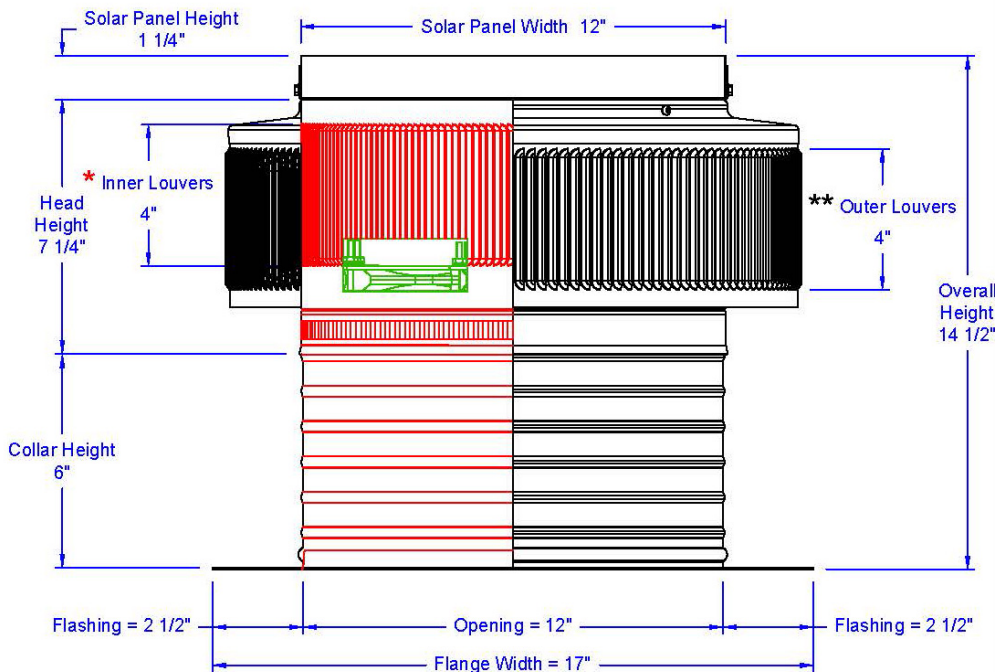

## Aura Solar Attic Fan

Model Number: ASF-12-C6 | 12" Diameter 6" Tall Collar

- Solar Panel only works in bright, direct sunlight
- The exhaust fan will also work passively by using wind power
- Fan is available with optional Shut-Off Switch and Tandem Solar Panels
- Louvers are designed to prevent rain, snow and wildlife from entering
- Solar Panel is made of high transparent low iron, tempered glass
- Fan head is removable for easy installation and maintenance
- Constructed of durable rust-free aluminum
- 1 year warranty

### Dimensions & Specifications

<b>Total CFM:</b>	
740 @ 0.1SP	
<b>Motor Type: Case Fan</b>	
Solar Panel:	10W
Number of Fans:	4
Voltage:	12
Fan Wattage:	3.6
<b>Total Wattage:</b>	<b>14.4</b>
<b>Net Free Vent Area</b>	
(sq. inches)	(sq. feet)
<b>113</b>	<b>0.78</b>