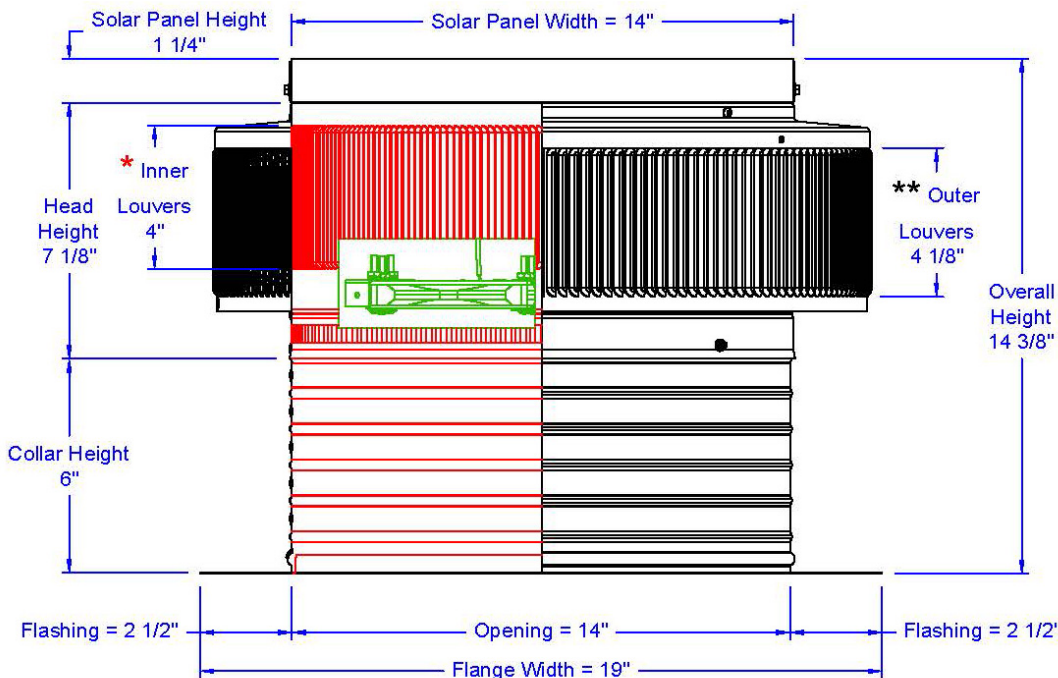

## Aura Solar Attic Fan

Model Number: ASF-14-C6 | 14" Diameter 6" Tall Collar

- Solar Panel only works in bright, direct sunlight
- The exhaust fan will also work passively by using wind power
- Fan is available with optional Shut-Off Switch and Tandem Solar Panels
- Louvers are designed to prevent rain, snow and wildlife from entering
- Solar Panel is made of high transparent low iron, tempered glass
- Fan head is removable for easy installation and maintenance
- Constructed of durable rust-free aluminum
- 1 year warranty

### Dimensions & Specifications

<b>Total CFM:</b>	
1,007 @ 0.1SP	
<b>Motor Type: Case Fan</b>	
Solar Panel:	15W
Number of Fans:	4
Voltage:	12
Fan Wattage:	3.6
Total Wattage:	14.4
<b>Net Free Vent Area</b>	
(sq. inches)	(sq. feet)
<b>144</b>	<b>1</b>