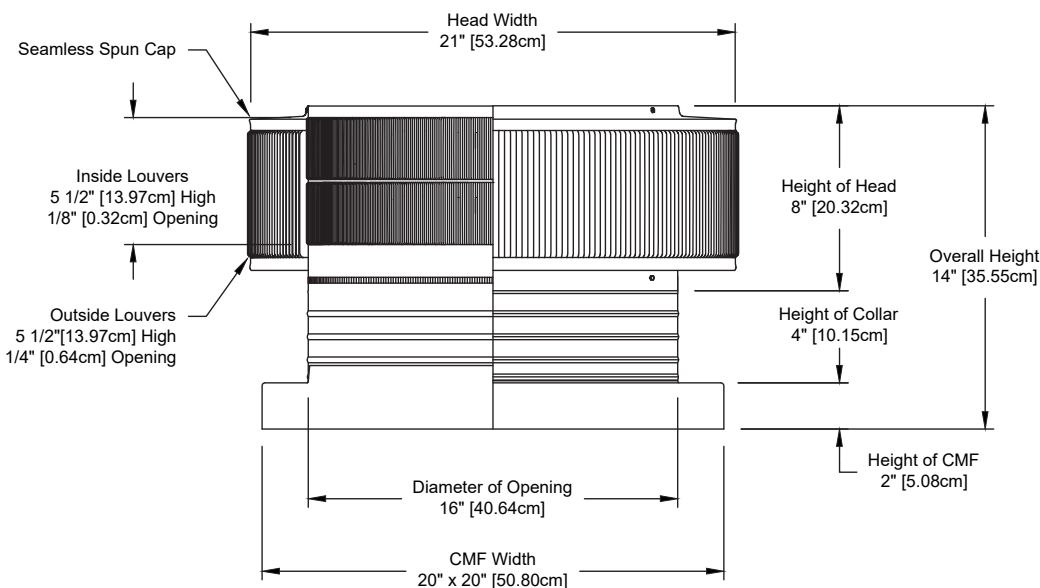

## Aura Solar Attic Fan

Model Number: ASF-16-C4-CMF | 16" Diameter 4" Tall Collar

- Solar Panel only works in bright, direct sunlight
- The exhaust fan will also work passively using wind power
- Available with optional Shut-Off Switch and Tandem Solar Panels
- Louvers are designed to prevent rain, snow and wildlife from entering
- Solar Panel is made of high transparent low iron, tempered glass
- Fan head is removable for easy installation and maintenance
- Constructed of durable rust-free aluminum
- 1 year warranty

### Dimensions & Specifications

<b>Total CFM:</b>	
1,375 @ 0.1SP	
<b>Motor Type: Case Fan</b>	
<b>Solar Panel:</b>	20 W
<b>Number of Fans:</b>	9
<b>Voltage:</b>	12
<b>Fan Wattage:</b>	3.6
<b>Total Wattage:</b>	32.4
<b>Net Free Vent Area</b>	
(sq. inches)	(sq. feet)
<b>200</b>	<b>1.39</b>