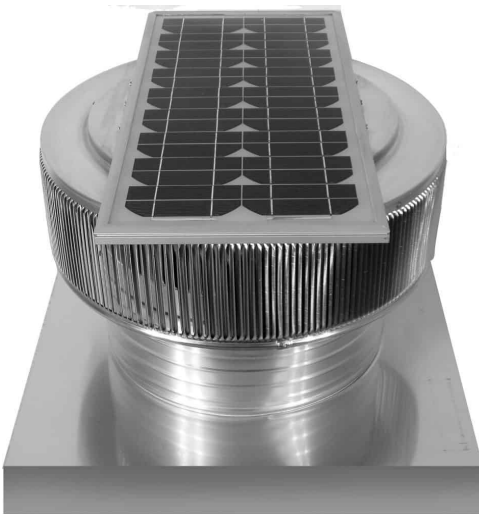

## Aura Solar Attic Fan

Model Number: ASF-16-C4-CMF | 16" Diameter 4" Tall Collar

- Solar Panel only works in bright, direct sunlight
- The exhaust fan will also work passively using wind power
- Available with optional Shut-Off Switch and Tandem Solar Panels
- Louvers are designed to prevent rain, snow and wildlife from entering
- Solar Panel is made of high transparent low iron, tempered glass
- Fan head is removable for easy installation and maintenance
- Constructed of durable rust-free aluminum
- 1 year warranty

### Dimensions & Specifications

<b>Total CFM:</b>	
1,375 @ 0.1SP	
<b>Motor Type: Case Fan</b>	
<b>Solar Panel:</b>	20 W
<b>Number of Fans:</b>	9
<b>Voltage:</b>	12
<b>Fan Wattage:</b>	3.6
<b>Total Wattage:</b>	32.4
<b>Net Free Vent Area</b>	
(sq. inches)	(sq. feet)
<b>200</b>	<b>1.39</b>