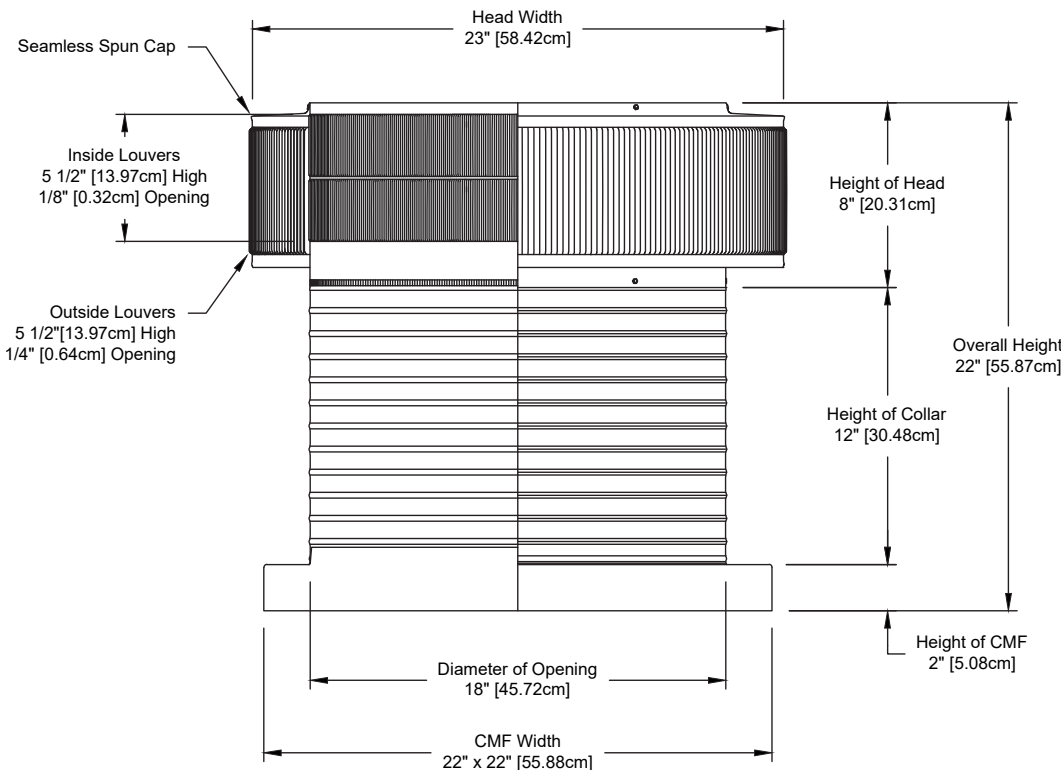

## Aura Solar Attic Fan

Model Number: ASF-18-C12-CMF | 18" Diameter 12" Tall Collar

- Solar Panel only works in bright, direct sunlight
- The exhaust fan will also work passively using wind power
- Available with optional Shut-Off Switch and Tandem Solar Panels
- Louvers are designed to prevent rain, snow and wildlife from entering
- Solar Panel is made of high transparent low iron, tempered glass
- Fan head is removable for easy installation and maintenance
- Constructed of durable rust-free aluminum
- 1 year warranty

### Dimensions & Specifications

<b>Total CFM:</b>	
1,740 @ 0.1SP	
<b>Motor Type: Case Fan</b>	
<b>Solar Panel:</b>	30 W
<b>Number of Fans:</b>	9
<b>Voltage:</b>	12
<b>Fan Wattage:</b>	3.4
<b>Total Wattage:</b>	30.48
<b>Net Free Vent Area</b>	
(sq. inches)	(sq. feet)
<b>254</b>	<b>1.76</b>