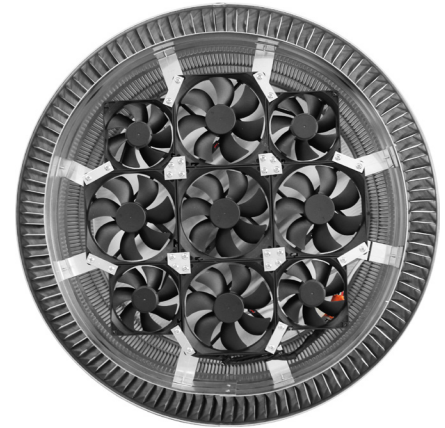

## Aura Solar Fan Retrofit

Model Number: ASF-18-RF

- Solar Panel only works in bright, direct sunlight
- Fan is available with optional Tandem Solar Panels
- Louvers are designed to prevent rain, snow and wildlife from entering
- Solar Panel is made of high transparent low iron, tempered glass
- Constructed of durable rust-free aluminum

### Dimensions & Specifications

<b>Total CFM:</b>	
1,740 @ 0.1SP	
<b>Motor Type: Case Fan</b>	
Solar Panel:	30 W
Number of Fans:	9
Voltage:	12
Fan Wattage:	3.4
Total Wattage:	30.48
Weight:	19 lbs