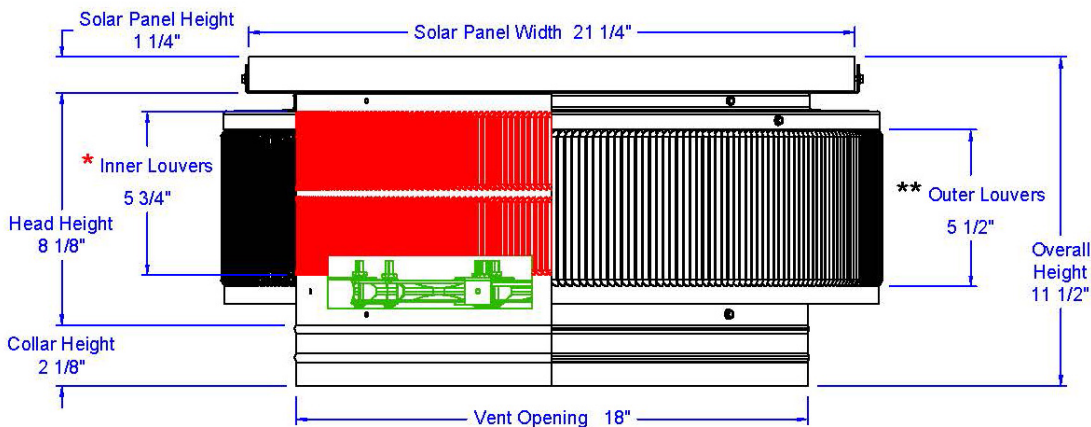

## Aura Solar Fan Retrofit

Model Number: ASF-18-RF

- Solar Panel only works in bright, direct sunlight
- Fan is available with optional Tandem Solar Panels
- Louvers are designed to prevent rain, snow and wildlife from entering
- Solar Panel is made of high transparent low iron, tempered glass
- Constructed of durable rust-free aluminum

### Dimensions & Specifications

<b>Total CFM:</b>	
1,740 @ 0.1SP	
<b>Motor Type: Case Fan</b>	
Solar Panel:	30 W
Number of Fans:	9
Voltage:	12
Fan Wattage:	3.4
Total Wattage:	30.48
Weight:	19 lbs