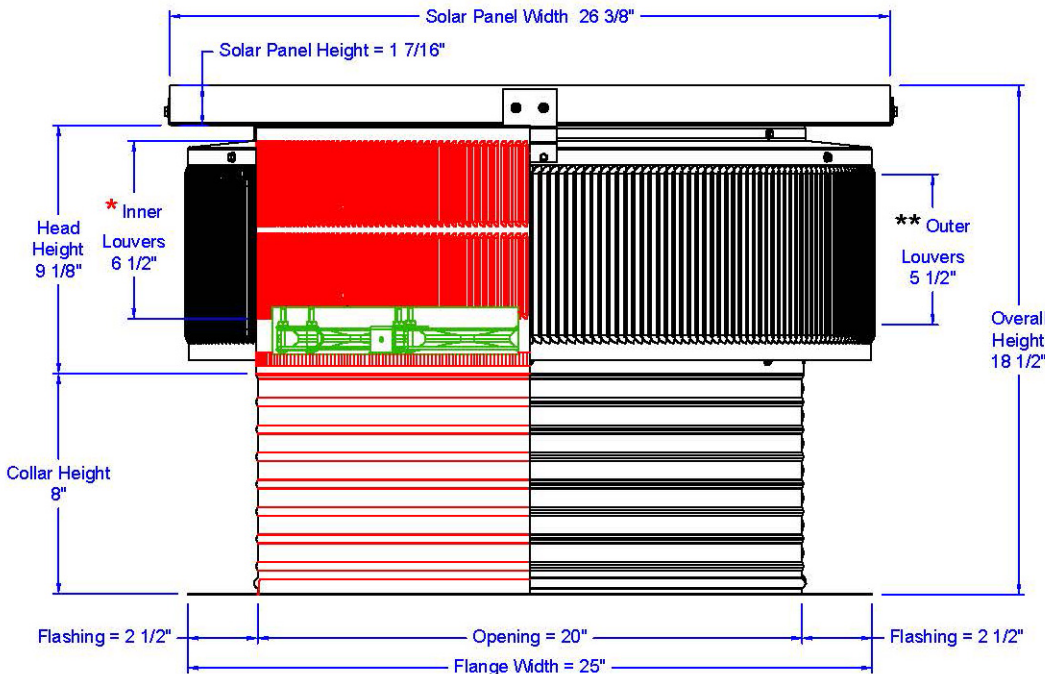

## Aura Solar Attic Fan

Model Number: ASF-20-C8 | 20" Diameter 8" Tall Collar

- Solar Panel only works in bright, direct sunlight
- The exhaust fan will also work passively by using wind power
- Fan is available with optional Shut-Off Switch and Tandem Solar Panels
- Louvers are designed to prevent rain, snow and wildlife from entering
- Solar Panel is made of high transparent low iron, tempered glass
- Fan head is removable for easy installation and maintenance
- Constructed of durable rust-free aluminum
- 1 year warranty

### Dimensions & Specifications

<b>Total CFM:</b>	
2,029 @ 0.1SP	
<b>Motor Type: Case Fan</b>	
Solar Panel:	40 W
Number of Fans:	12
Voltage:	12
Fan Wattage:	3.4
Total Wattage:	41.28
<b>Net Free Vent Area</b>	
(sq. inches)	(sq. feet)
<b>314</b>	<b>2.18</b>