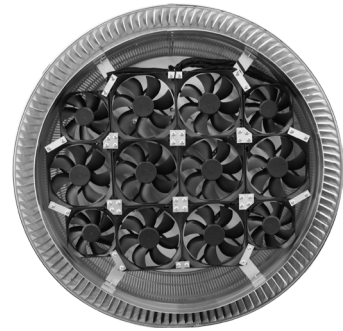

## Aura Solar Attic Fan

Model Number: ASF-20-C8 | 20" Diameter 8" Tall Collar

- Solar Panel only works in bright, direct sunlight
- The exhaust fan will also work passively by using wind power
- Fan is available with optional Shut-Off Switch and Tandem Solar Panels
- Louvers are designed to prevent rain, snow and wildlife from entering
- Solar Panel is made of high transparent low iron, tempered glass
- Fan head is removable for easy installation and maintenance
- Constructed of durable rust-free aluminum
- 1 year warranty

### Dimensions & Specifications

<b>Total CFM:</b>	
2,029 @ 0.1SP	
<b>Motor Type: Case Fan</b>	
Solar Panel:	40 W
Number of Fans:	12
Voltage:	12
Fan Wattage:	3.4
Total Wattage:	41.28
<b>Net Free Vent Area</b>	
(sq. inches)	(sq. feet)
<b>314</b>	<b>2.18</b>