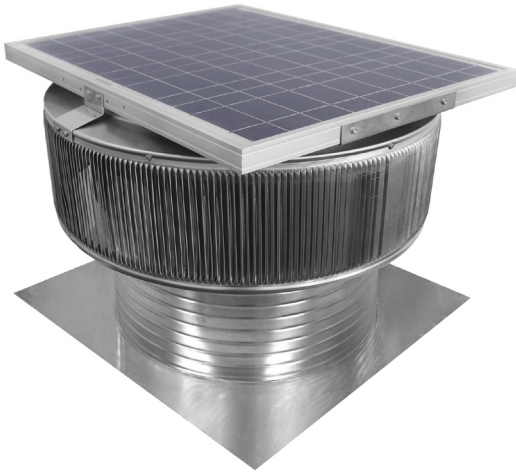

## Aura Solar Attic Fan

Model Number: ASF-20-C8 | 20" Diameter 8" Tall Collar

- Solar Panel only works in bright, direct sunlight
- The exhaust fan will also work passively by using wind power
- Fan is available with optional Shut-Off Switch and Tandem Solar Panels
- Louvers are designed to prevent rain, snow and wildlife from entering
- Solar Panel is made of high transparent low iron, tempered glass
- Fan head is removable for easy installation and maintenance
- Constructed of durable rust-free aluminum
- 1 year warranty

### Dimensions & Specifications

<b>Total CFM:</b>	
2,029 @ 0.1SP	
<b>Motor Type: Case Fan</b>	
Solar Panel:	40 W
Number of Fans:	12
Voltage:	12
Fan Wattage:	3.4
Total Wattage:	41.28
<b>Net Free Vent Area</b>	
(sq. inches)	(sq. feet)
<b>314</b>	<b>2.18</b>