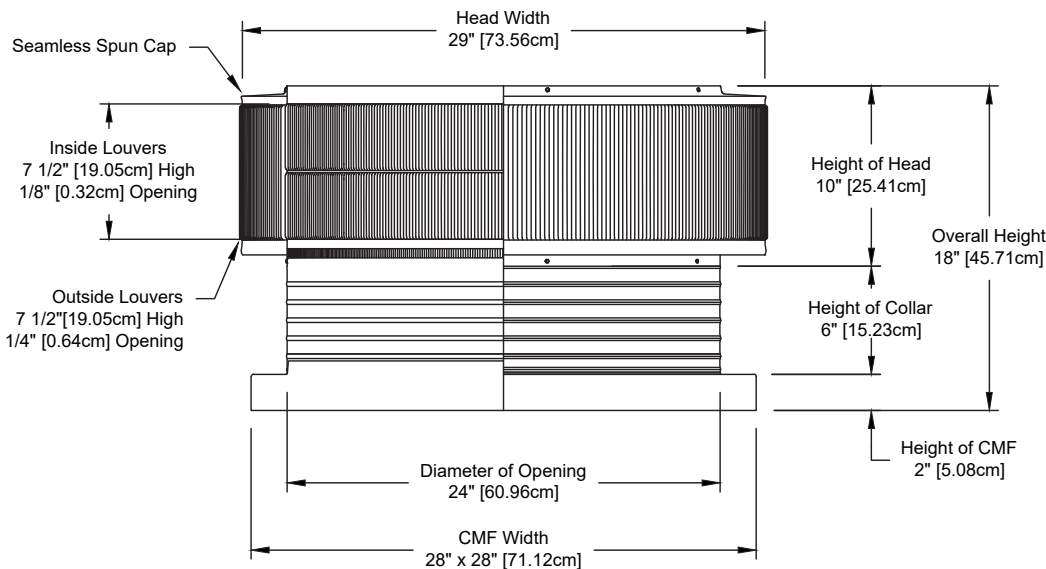

Aura Solar Attic Fan

Model Number: ASF-24-C6-CMF | 24" Diameter 6" Tall Collar

- Solar Panel only works in bright, direct sunlight
- The exhaust fan will also work passively using wind power
- Available with optional Shut-Off Switch and Tandem Solar Panels
- Louvers are designed to prevent rain, snow and wildlife from entering
- Solar Panel is made of high transparent low iron, tempered glass
- Fan head is removable for easy installation and maintenance
- Constructed of durable rust-free aluminum
- 1 year warranty

Dimensions & Specifications

Total CFM:	
2,971 @ 0.1SP	
Motor Type: Case Fan	
Solar Panel:	60 W
Number of Fans:	16
Voltage:	12
Fan Wattage:	3.5
Total Wattage:	55.68
Net Free Vent Area	
(sq. inches)	(sq. feet)
452	3.14