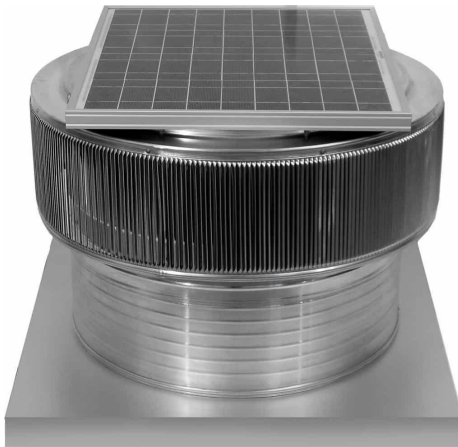

Aura Solar Attic Fan

Model Number: ASF-24-C6-CMF | 24" Diameter 6" Tall Collar

- Solar Panel only works in bright, direct sunlight
- The exhaust fan will also work passively using wind power
- Available with optional Shut-Off Switch and Tandem Solar Panels
- Louvers are designed to prevent rain, snow and wildlife from entering
- Solar Panel is made of high transparent low iron, tempered glass
- Fan head is removable for easy installation and maintenance
- Constructed of durable rust-free aluminum
- 1 year warranty

Dimensions & Specifications

Total CFM:	
2,971 @ 0.1SP	
Motor Type: Case Fan	
Solar Panel:	60 W
Number of Fans:	16
Voltage:	12
Fan Wattage:	3.5
Total Wattage:	55.68
Net Free Vent Area	
(sq. inches)	(sq. feet)
452	3.14