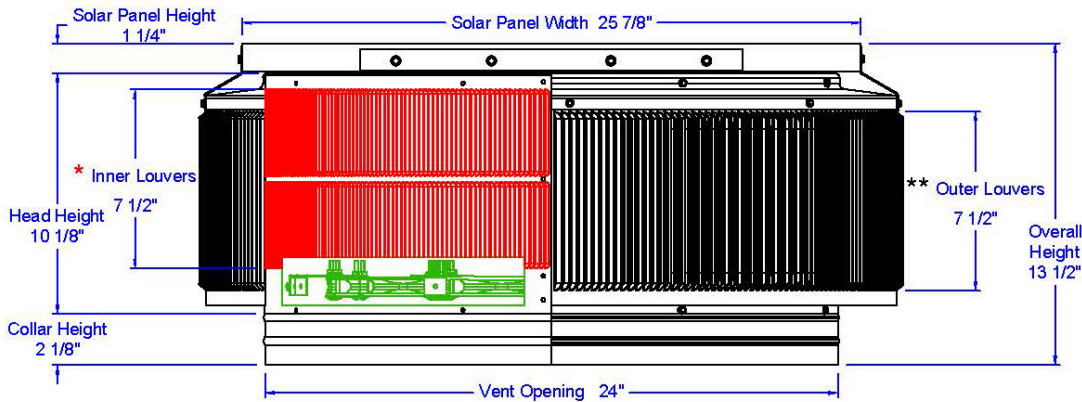

## Aura Solar Fan Retrofit

Model Number: ASF-24-RF

- Solar Panel only works in bright, direct sunlight
- Fan is available with optional Tandem Solar Panels
- Louvers are designed to prevent rain, snow and wildlife from entering
- Solar Panel is made of high transparent low iron, tempered glass
- Constructed of durable rust-free aluminum

### Dimensions & Specifications

<b>Total CFM:</b>	
2,971 @ 0.1SP	
<b>Motor Type: Case Fan</b>	
Solar Panel:	60 W
Number of Fans:	16
Voltage:	12
Fan Wattage:	3.65
Total Wattage:	55.68
Weight:	25 lbs