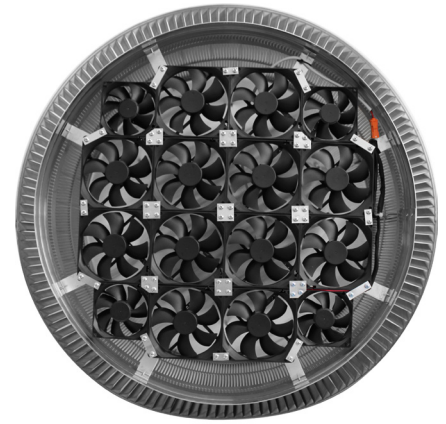

## Aura Solar Fan Retrofit

Model Number: ASF-24-RF

- Solar Panel only works in bright, direct sunlight
- Fan is available with optional Tandem Solar Panels
- Louvers are designed to prevent rain, snow and wildlife from entering
- Solar Panel is made of high transparent low iron, tempered glass
- Constructed of durable rust-free aluminum

### Dimensions & Specifications

<b>Total CFM:</b>	
2,971 @ 0.1SP	
<b>Motor Type: Case Fan</b>	
Solar Panel:	60 W
Number of Fans:	16
Voltage:	12
Fan Wattage:	3.65
Total Wattage:	55.68
Weight:	25 lbs