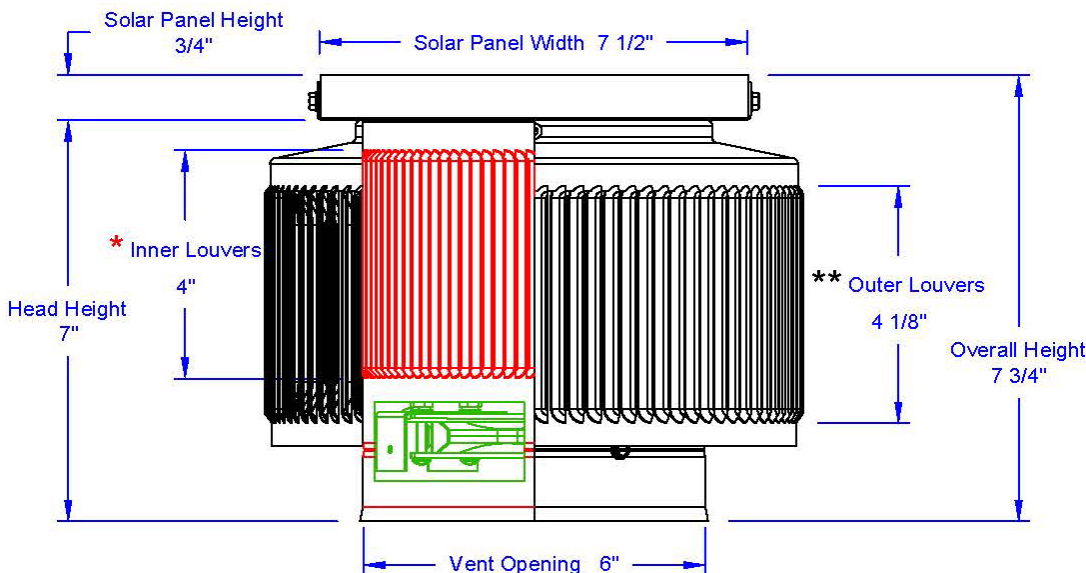

Aura Solar Fan Retrofit

Model Number: ASF-6-RF

- Solar Panel only works in bright, direct sunlight
- Fan is available with optional Tandem Solar Panels
- Louvers are designed to prevent rain, snow and wildlife from entering
- Solar Panel is made of high transparent low iron, tempered glass
- Constructed of durable rust-free aluminum

Dimensions & Specifications

| | |
|-----------------------------|---------|
| Total CFM: | |
| 205 @ 0.1SP | |
| Motor Type: Case Fan | |
| Solar Panel: | 3 W |
| Number of Fans: | 1 |
| Voltage: | 12 |
| Fan Wattage: | 3.12 |
| Total Wattage: | 3.12 |
| Weight: | 2.8 lbs |