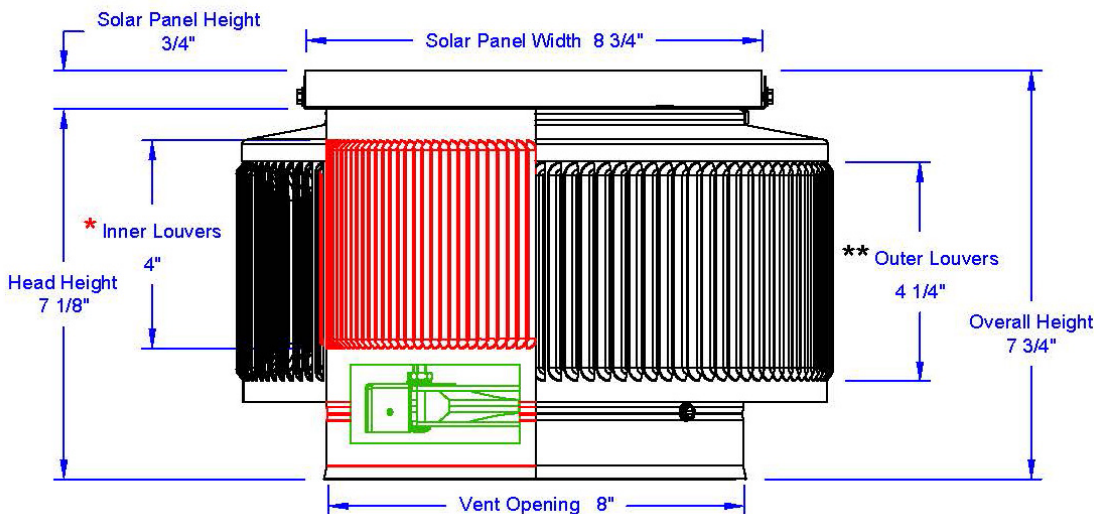

## Aura Solar Fan Retrofit

Model Number: ASF-8-RF

- Solar Panel only works in bright, direct sunlight
- Fan is available with optional Tandem Solar Panels
- Louvers are designed to prevent rain, snow and wildlife from entering
- Solar Panel is made of high transparent low iron, tempered glass
- Constructed of durable rust-free aluminum

### Dimensions & Specifications

<b>Total CFM:</b>	
365 @ 0.1SP	
<b>Motor Type: Case Fan</b>	
Solar Panel:	5 W
Number of Fans:	1
Voltage:	12
Fan Wattage:	3.6
Total Wattage:	3.6
Weight:	3.74 lbs