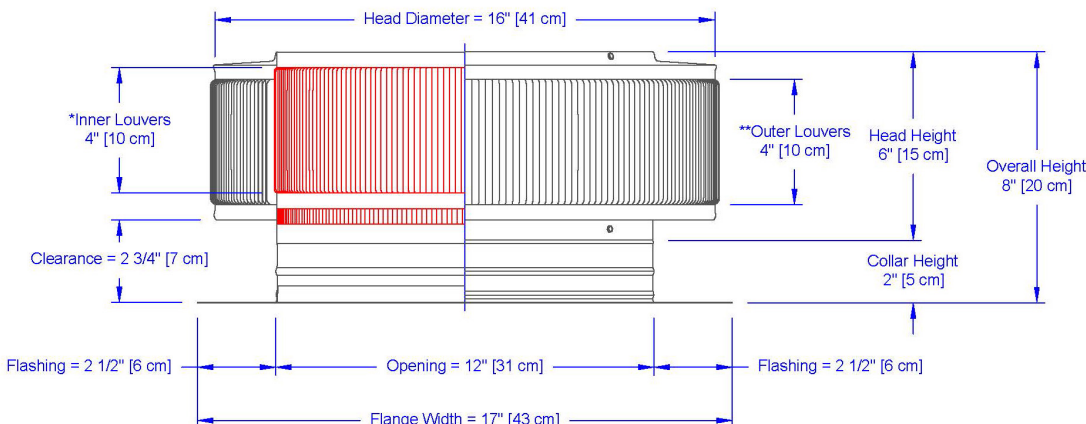

## Aura Gravity Roof Ventilator

Model: AV-12-C2 | 12" Diameter 2" Tall Collar | 113 Sq. in. NFA

- Removes heat from the attic in the summer and moisture in the winter
- Exhausts air like a roof turbine but with no moving parts
- Louvers prevent rain, snow, insects and animals from entering
- Constructed of durable rust-free aluminum
- UL Listed, Florida State & Texas Department of Insurance approved
- Tested to withstand wind pressure exceeding 200+ mph
- Available in over 5 powder coat colors

Inside Louvers

CFM Performance Testing (using wind only)				
4 mph	5.2 mph	7.4 mph	9.8 mph	11 mph
120	135	227	270	310

## Dimensions & Specifications

Pitch Capacity		
Min.	Max. (Standard Vent)	Max. (Modified)
3/12	7/12	12/12
Net Free Vent Area		
113 sq. inches	0.78 sq. feet	
Application per Sq. Foot		
235 (1/150)	470 (1/300)	
Weight = 3.2 lbs		