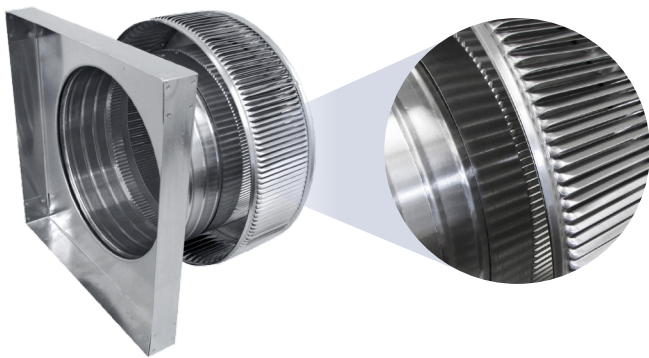

Aura Gravity Roof Ventilator with Curb Mount Flange

Model Number: AV-12-C4-CMF | 12" Diameter 4" Tall Collar

- Removes heat from the attic in the summer and moisture in the winter
- Louvers prevent rain, snow, insects and animals from entering
- Curb mount flange allows for easy access to the attic or duct below
- Exhausts air like a roof turbine but with no moving parts
- For low slope or flat roofs on top of roof curbs (sold separately)
- Constructed of durable rust-free aluminum
- Powder coating colors are available

*Shown on 12" tall roof curb

Roof curbs available in 6", 12" and 18" tall

Dimensions & Specifications 113 Sq. in. NFA

Pitch Capacity				
Min.	Max. (Standard Vent)	Max. (Modified)		
0/12	7/12	12/12		
Net Free Vent Area				
(sq. inches)		(sq. feet)		
113		0.78		
Application per Sq. Foot				
(1/150)		(1/300)		
235		470		
CFM Performance Testing (using wind only)				
4 mph	5.2 mph	7.4 mph	9.8 mph	11 mph
120	135	227	270	310