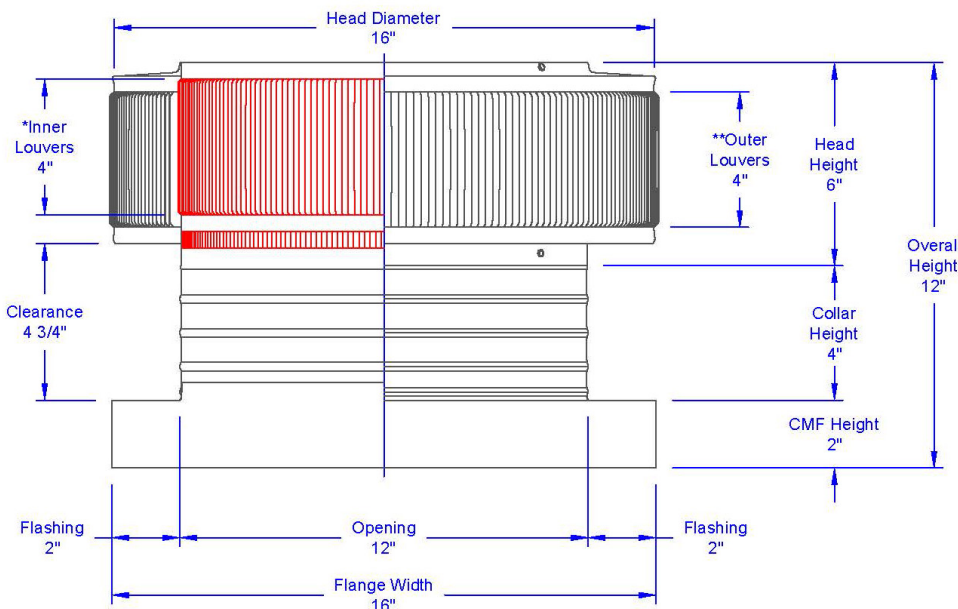

Aura Gravity Roof Ventilator with Curb Mount Flange

Model Number: AV-12-C4-CMF | 12" Diameter 4" Tall Collar

- Removes heat from the attic in the summer and moisture in the winter
- Louvers prevent rain, snow, insects and animals from entering
- Curb mount flange allows for easy access to the attic or duct below
- Exhausts air like a roof turbine but with no moving parts
- For low slope or flat roofs on top of roof curbs (sold separately)
- Constructed of durable rust-free aluminum
- Powder coating colors are available

*Shown on 12" tall roof curb

Roof curbs available in 6", 12" and 18" tall

Dimensions & Specifications 113 Sq. in. NFA

Pitch Capacity				
Min.	Max. (Standard Vent)	Max. (Modified)		
0/12	7/12	12/12		
Net Free Vent Area				
(sq. inches)		(sq. feet)		
113		0.78		
Application per Sq. Foot				
(1/150)		(1/300)		
235		470		
CFM Performance Testing (using wind only)				
4 mph	5.2 mph	7.4 mph	9.8 mph	11 mph
120	135	227	270	310