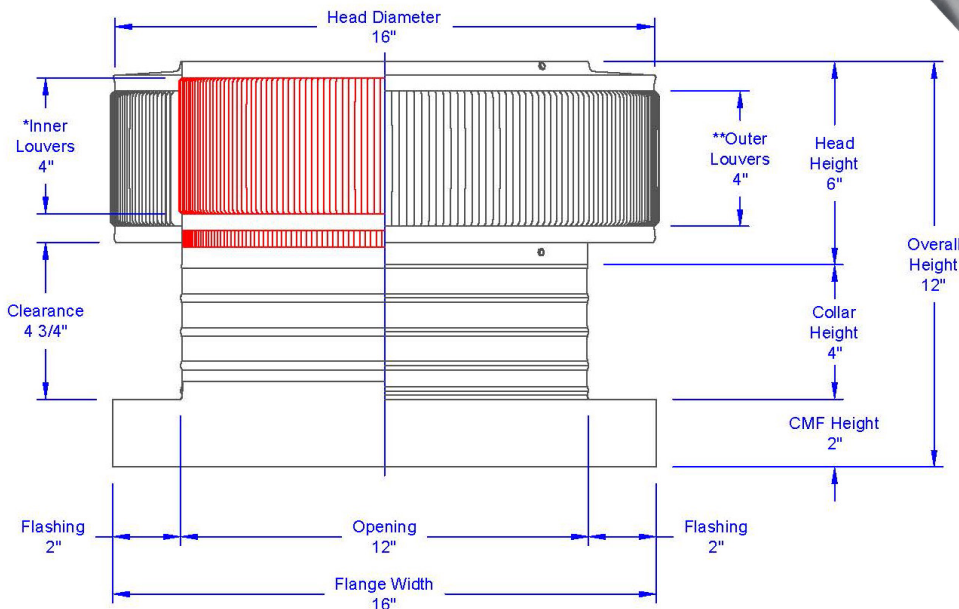

## Aura Gravity Roof Ventilator with Curb Mount Flange

Model Number: **AV-12-C4-CMF** | 12" Diameter 4" Tall Collar

- Removes heat from the attic in the summer and moisture in the winter
- Louvers prevent rain, snow, insects and animals from entering
- Curb mount flange allows for easy access to the attic or duct below
- Exhausts air like a roof turbine but with no moving parts
- For low slope or flat roofs on top of roof curbs
- Constructed of durable rust-free aluminum
- Powder coat colors are available

CFM Performance Testing (using wind only)				
4 mph	5.2 mph	7.4 mph	9.8 mph	11 mph
120	135	227	270	310

Inside Louvers

### Dimensions & Specifications

Pitch Capacity	
0/12 Min.	7/12 Max
Net Free Vent Area	
113 sq. in.	0.78 sq. ft.
Application per Sq. Ft.	
235 1/150	470 1/300
Weight = __ lbs	