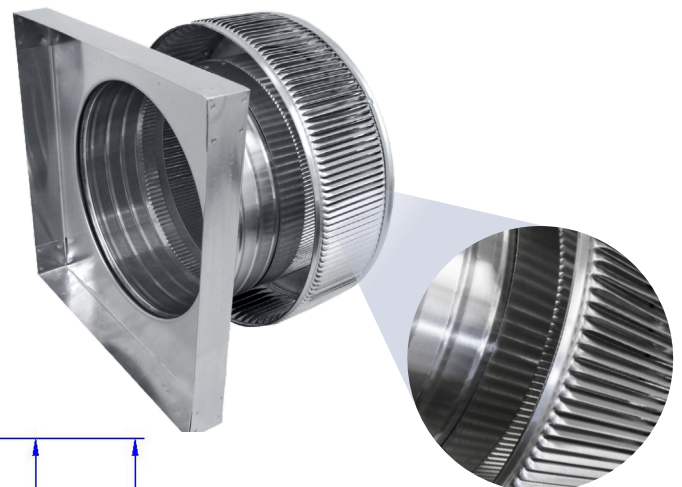

## Aura Gravity Roof Ventilator with Curb Mount Flange

Model Number: **AV-12-C4-CMF** | 12" Diameter 4" Tall Collar

- Removes heat from the attic in the summer and moisture in the winter
- Louvers prevent rain, snow, insects and animals from entering
- Curb mount flange allows for easy access to the attic or duct below
- Exhausts air like a roof turbine but with no moving parts
- For low slope or flat roofs on top of roof curbs
- Constructed of durable rust-free aluminum
- Powder coat colors are available

CFM Performance Testing (using wind only)				
4 mph	5.2 mph	7.4 mph	9.8 mph	11 mph
120	135	227	270	310

Inside Louvers