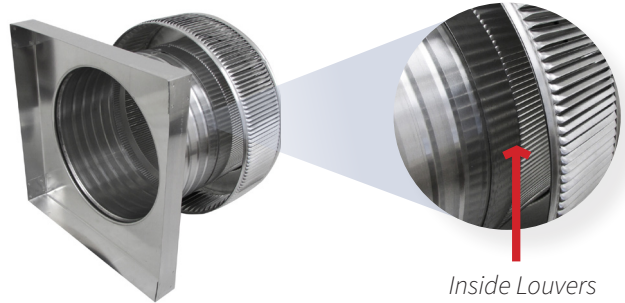

Aura Gravity Roof Ventilator with Curb Mount Flange Model Number: AV-12-C6-CMF | 12" Diameter 6" Tall Collar

- Removes heat from the attic in the summer and moisture in the winter
- Louvers prevent rain, snow, insects and animals from entering
- Curb mount flange allows for easy access to the attic or duct below
- Exhausts air like a roof turbine but with no moving parts
- For low slope or flat roofs on top of roof curbs
- Constructed of durable rust-free aluminum
- Powder coating colors are available

Top View

Bottom View

Inside Louvers

Dimensions & Specifications 113 Sq. in. NFA

Pitch Capacity				
Min.	Max. (Standard Vent)		Max. (Modified)	
0/12	7/12		12/12	
Net Free Vent Area (sq. inches)			Net Free Vent Area (sq. feet)	
113			0.78	
Application per Sq. Foot				
(1/150)			(1/300)	
235			470	
CFM Performance Testing (using wind only)				
4 mph	5.2 mph	7.4 mph	9.8 mph	11 mph
120	135	227	270	310