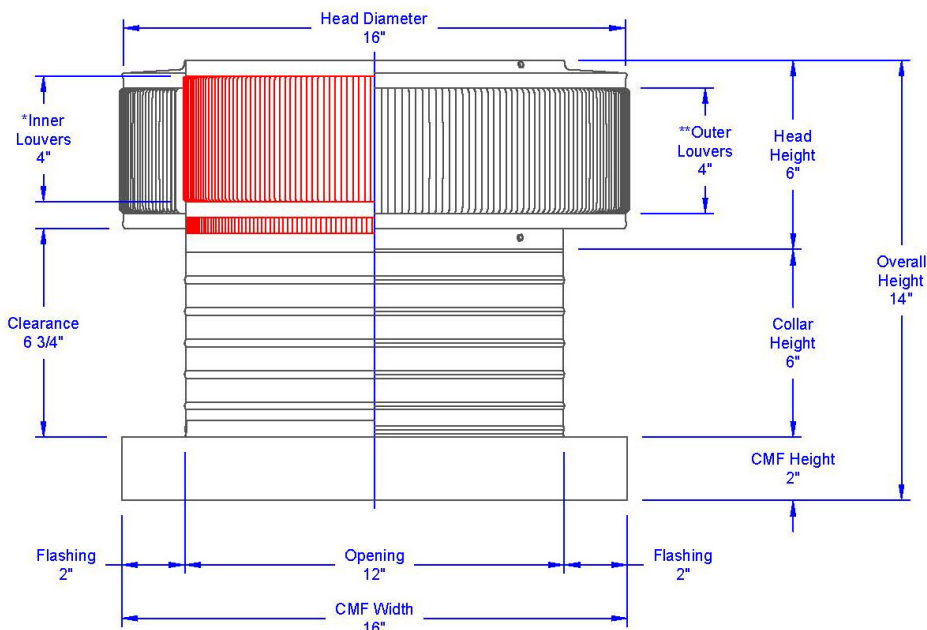

Aura Gravity Roof Ventilator with Curb Mount Flange Model Number: AV-12-C6-CMF | 12" Diameter 6" Tall Collar

- Removes heat from the attic in the summer and moisture in the winter
- Louvers prevent rain, snow, insects and animals from entering
- Curb mount flange allows for easy access to the attic or duct below
- Exhausts air like a roof turbine but with no moving parts
- For low slope or flat roofs on top of roof curbs
- Constructed of durable rust-free aluminum
- Powder coating colors are available

Top View

Bottom View

Inside Louvers

Dimensions & Specifications 113 Sq. in. NFA

Pitch Capacity				
Min.	Max. (Standard Vent)		Max. (Modified)	
0/12	7/12		12/12	
Net Free Vent Area (sq. inches)			Net Free Vent Area (sq. feet)	
113			0.78	
Application per Sq. Foot				
(1/150)			(1/300)	
235			470	
CFM Performance Testing (using wind only)				
4 mph	5.2 mph	7.4 mph	9.8 mph	11 mph
120	135	227	270	310