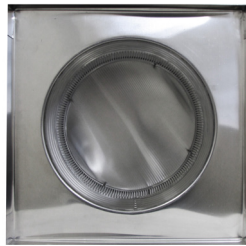

Bottom View