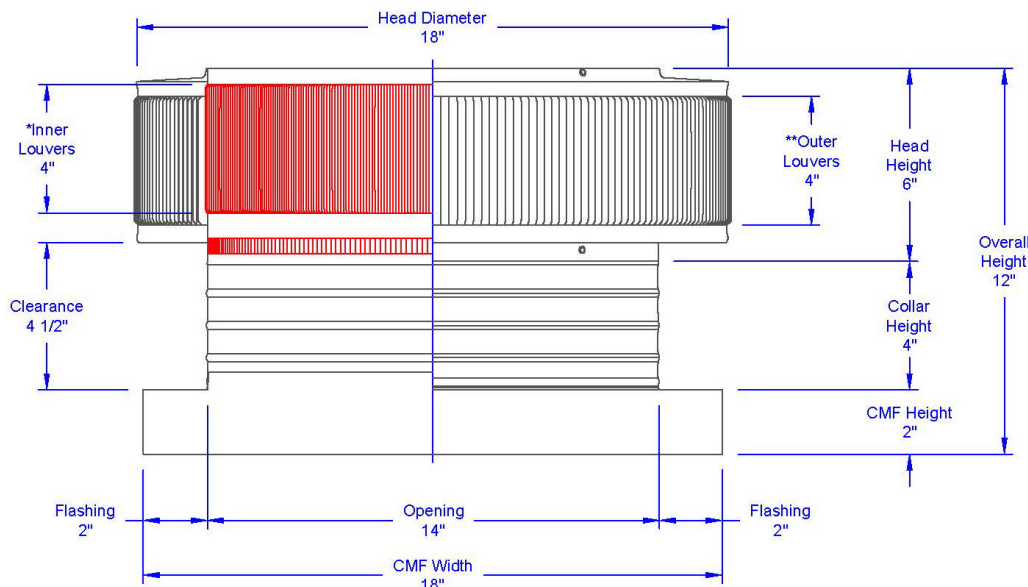

## Aura Gravity Roof Ventilator with Curb Mount Flange

Model Number: AV-14-C4-CMF | 14" Diameter 4" Tall Collar

- Removes heat from the attic in the summer and moisture in the winter
- Louvers prevent rain, snow, insects and animals from entering
- Curb mount flange allows for easy access to the attic or duct below
- Exhausts air like a roof turbine but with no moving parts
- For low slope or flat roofs on top of roof curbs (sold separately)
- Constructed of durable rust-free aluminum
- Powder coating colors are available

\*Shown on 12" tall roof curb

Roof curbs available in 6", 12" and 18" tall

### Dimensions & Specifications 144 Sq. in. NFA

Pitch Capacity				
Min.	Max. (Standard Vent)		Max. (Modified)	
0/12	6/12	12/12		
Net Free Vent Area				
(sq. inches)		(sq. feet)		
144		1		
Application per Sq. Foot				
(1/150)		(1/300)		
300		600		
CFM Performance Testing				
(using wind only)				
4 mph	5.2 mph	7.4 mph	9.8 mph	11 mph
178	200+	280	315	360