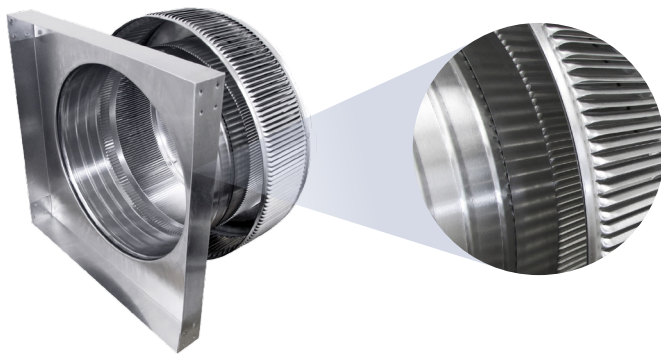

## Aura Gravity Roof Ventilator with Curb Mount Flange

Model Number: AV-14-C4-CMF | 14" Diameter 4" Tall Collar

- Removes heat from the attic in the summer and moisture in the winter
- Louvers prevent rain, snow, insects and animals from entering
- Curb mount flange allows for easy access to the attic or duct below
- Exhausts air like a roof turbine but with no moving parts
- For low slope or flat roofs on top of roof curbs (sold separately)
- Constructed of durable rust-free aluminum
- Powder coating colors are available

\*Shown on 12" tall roof curb

Roof curbs available in 6", 12" and 18" tall