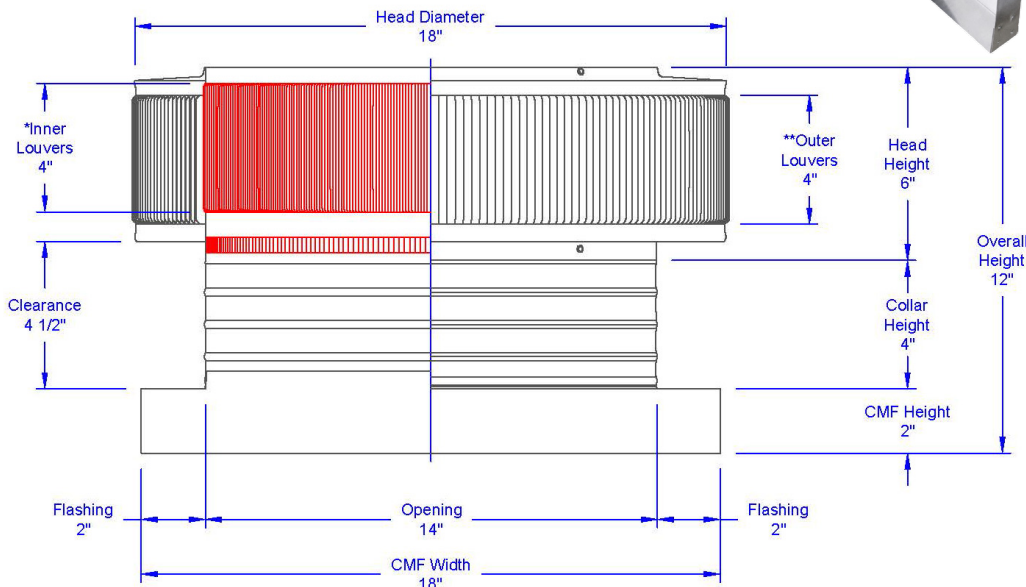

Aura Gravity Roof Ventilator with Curb Mount Flange

Model Number: **AV-14-C4-CMF** | 14" Diameter 4" Tall Collar

- Removes heat from the attic in the summer and moisture in the winter
- Louvers prevent rain, snow, insects and animals from entering
- Curb mount flange allows for easy access to the attic or duct below
- Exhausts air like a roof turbine but with no moving parts
- For low slope or flat roofs on top of roof curbs
- Constructed of durable rust-free aluminum
- Powder coat colors are available

CFM Performance Testing (using wind only)				
4 mph	5.2 mph	7.4 mph	9.8 mph	11 mph
178	200+	280	315	360

Inside Louvers

Dimensions & Specifications

Pitch Capacity	
0/12 Min.	6/12 Max
Net Free Vent Area	
144 sq. in.	1 sq. ft.
Application per Sq. Ft.	
300 1/150	600 1/300
Weight = __ lbs	