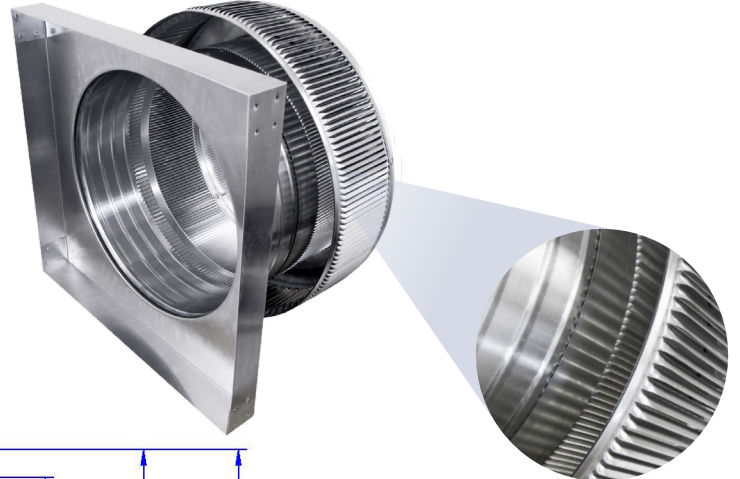

Aura Gravity Roof Ventilator with Curb Mount Flange

Model Number: **AV-14-C4-CMF** | 14" Diameter 4" Tall Collar

- Removes heat from the attic in the summer and moisture in the winter
- Louvers prevent rain, snow, insects and animals from entering
- Curb mount flange allows for easy access to the attic or duct below
- Exhausts air like a roof turbine but with no moving parts
- For low slope or flat roofs on top of roof curbs
- Constructed of durable rust-free aluminum
- Powder coat colors are available

CFM Performance Testing (using wind only)				
4 mph	5.2 mph	7.4 mph	9.8 mph	11 mph
178	200+	280	315	360

Inside Louvers

Dimensions & Specifications

Pitch Capacity	
0/12 Min.	6/12 Max
Net Free Vent Area	
144 sq. in.	1 sq. ft.
Application per Sq. Ft.	
300 1/150	600 1/300
Weight = __ lbs	