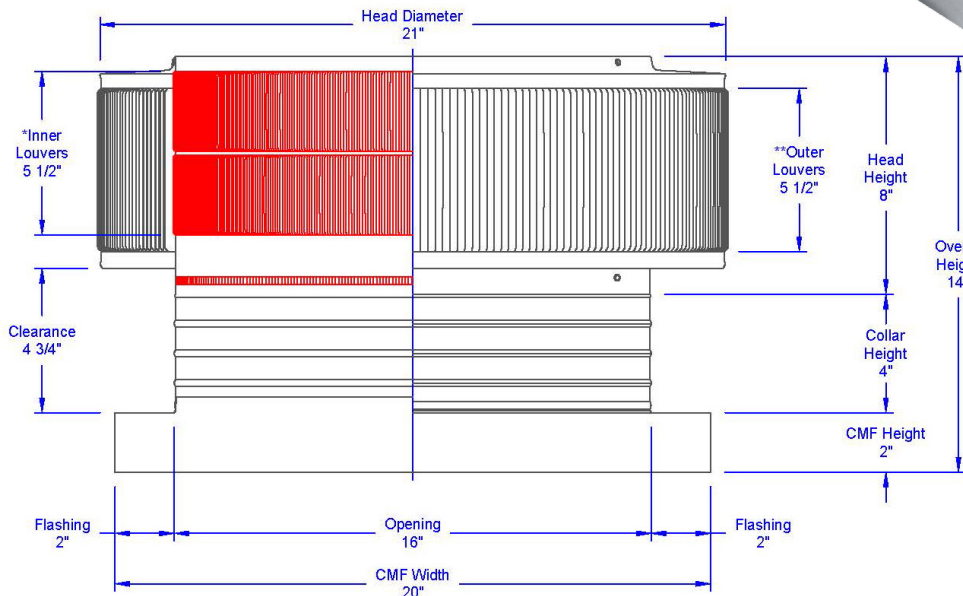

## Aura Gravity Roof Ventilator with Curb Mount Flange

Model Number: **AV-16-C4-CMF** | 16" Diameter 4" Tall Collar

- Removes heat from the attic in the summer and moisture in the winter
- Louvers prevent rain, snow, insects and animals from entering
- Curb mount flange allows for easy access to the attic or duct below
- Exhausts air like a roof turbine but with no moving parts
- For low slope or flat roofs on top of roof curbs
- Constructed of durable rust-free aluminum
- Powder coat colors are available

CFM Performance Testing (using wind only)				
4 mph	5.2 mph	7.4 mph	9.8 mph	11 mph
246	276	387	435	497

Inside Louvers

### Dimensions & Specifications

Pitch Capacity	
0/12 Min.	4/12 Max
Net Free Vent Area	
200 sq. in.	1.39 sq. ft.
Application per Sq. Ft.	
416 1/150	833 1/300
Weight = __ lbs	