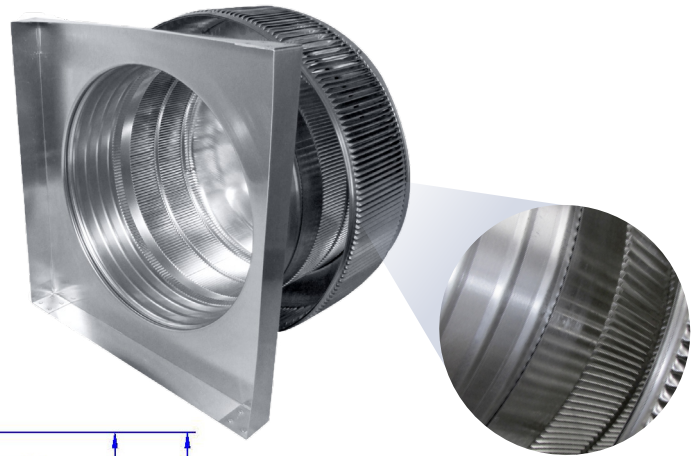

## Aura Gravity Roof Ventilator with Curb Mount Flange

Model Number: **AV-16-C4-CMF** | 16" Diameter 4" Tall Collar

- Removes heat from the attic in the summer and moisture in the winter
- Louvers prevent rain, snow, insects and animals from entering
- Curb mount flange allows for easy access to the attic or duct below
- Exhausts air like a roof turbine but with no moving parts
- For low slope or flat roofs on top of roof curbs
- Constructed of durable rust-free aluminum
- Powder coat colors are available

CFM Performance Testing (using wind only)				
4 mph	5.2 mph	7.4 mph	9.8 mph	11 mph
246	276	387	435	497

Inside Louvers