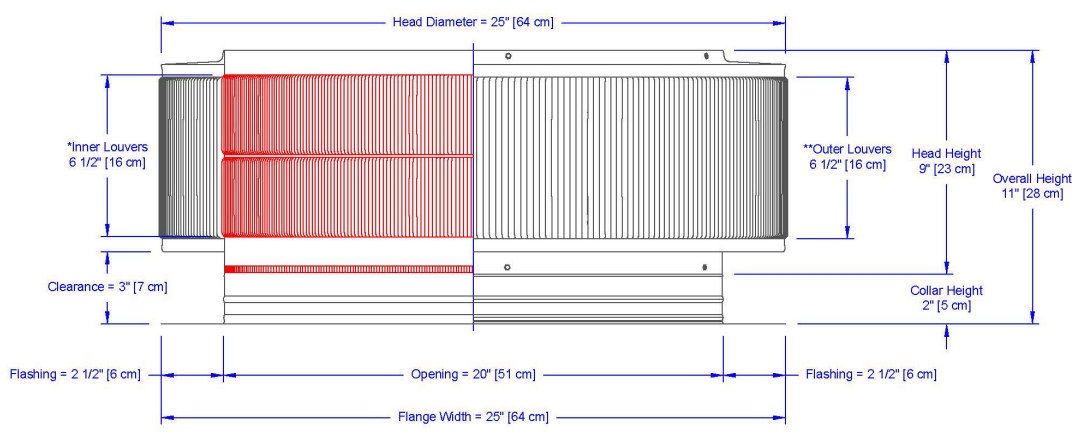

Aura Gravity Roof Ventilator

Model: AV-20-C2 | 20" Diameter 2" Tall Collar | 314 Sq. in. NFA

- Removes heat from the attic in the summer and moisture in the winter
- Exhausts air like a roof turbine but with no moving parts
- Louvers prevent rain, snow, insects and animals from entering
- Constructed of durable rust-free aluminum
- UL Listed, Florida State & Texas Department of Insurance approved
- Tested to withstand wind pressure exceeding 200+ mph
- Available in over 5 powder coat colors

CFM Performance Testing (using wind only)				
4 mph	5.2 mph	7.4 mph	9.8 mph	11 mph
436	462	685	771	881

Inside Louvers

Dimensions & Specifications

Pitch Capacity		
Min.	Max. (Standard Vent)	Max. (Modified)
3/12	6/12	12/12
Net Free Vent Area		
314 sq. inches	2.18 sq. feet	
Application per Sq. Foot		
654 (1/150)	1,308 (1/300)	
Weight = 12 lbs		