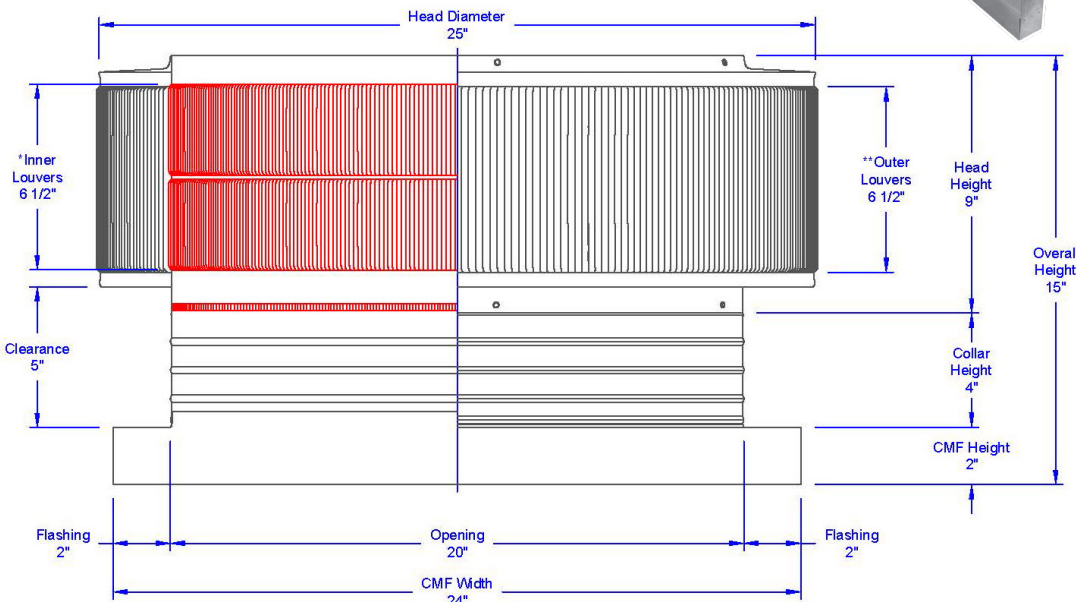

## Aura Gravity Roof Ventilator with Curb Mount Flange

Model Number: **AV-20-C4-CMF** | 20" Diameter 4" Tall Collar

- Removes heat from the attic in the summer and moisture in the winter
- Louvers prevent rain, snow, insects and animals from entering
- Curb mount flange allows for easy access to the attic or duct below
- Exhausts air like a roof turbine but with no moving parts
- For low slope or flat roofs on top of roof curbs
- Constructed of durable rust-free aluminum
- Powder coat colors are available

Inside Louvers

### Dimensions & Specifications

| Pitch Capacity          |              |
|-------------------------|--------------|
| 0/12 Min.               | 5/12 Max     |
| Net Free Vent Area      |              |
| 314 sq. in.             | 2.18 sq. ft. |
| Application per Sq. Ft. |              |
| 654 1/150               | 1,308 1/300  |
| Weight = __ lbs         |              |