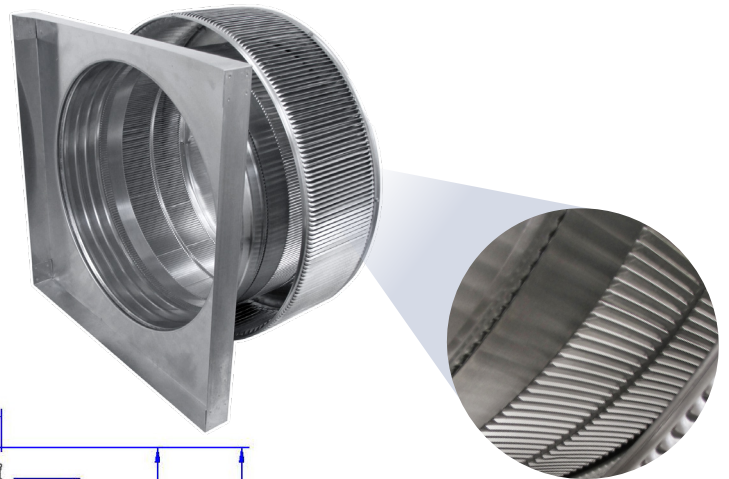

## Aura Gravity Roof Ventilator with Curb Mount Flange

Model Number: **AV-20-C4-CMF** | 20" Diameter 4" Tall Collar

- Removes heat from the attic in the summer and moisture in the winter
- Louvers prevent rain, snow, insects and animals from entering
- Curb mount flange allows for easy access to the attic or duct below
- Exhausts air like a roof turbine but with no moving parts
- For low slope or flat roofs on top of roof curbs
- Constructed of durable rust-free aluminum
- Powder coat colors are available

Inside Louvers