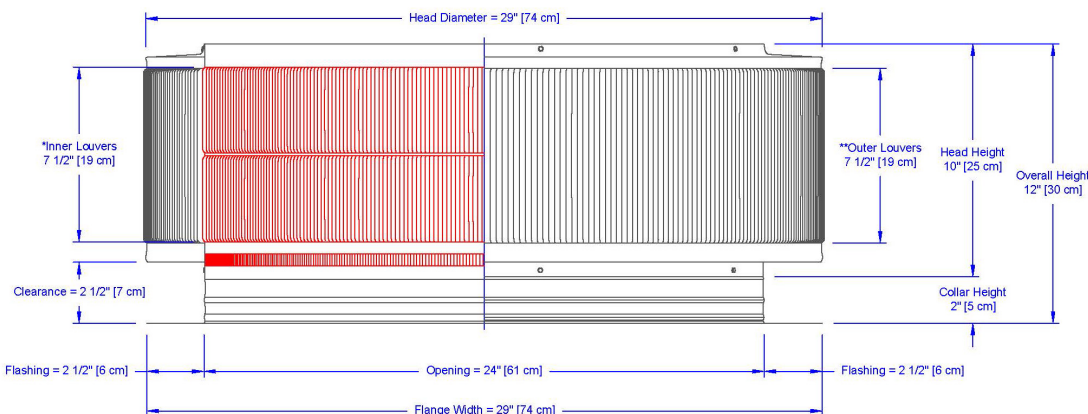

## Aura Gravity Roof Ventilator

Model: AV-24-C2 | 24" Diameter 2" Tall Collar | 452 Sq. in. NFA

- Removes heat from the attic in the summer and moisture in the winter
- Exhausts air like a roof turbine but with no moving parts
- Louvers prevent rain, snow, insects and animals from entering
- Constructed of durable rust-free aluminum
- UL Listed, Florida State & Texas Department of Insurance approved
- Tested to withstand wind pressure exceeding 200+ mph
- Available in over 5 powder coat colors

CFM Performance Testing (using wind only)				
4 mph	5.2 mph	7.4 mph	9.8 mph	11 mph
558	572	877	987	1,128

Inside Louvers

## Dimensions & Specifications

Pitch Capacity		
Min.	Max. (Standard Vent)	Max. (Modified)
3/12	5/12	12/12
Net Free Vent Area		
452sq. inches	3.14 sq. feet	
Application per Sq. Foot		
941(1/150)	1,883 (1/300)	
Weight = 14.8 lbs		