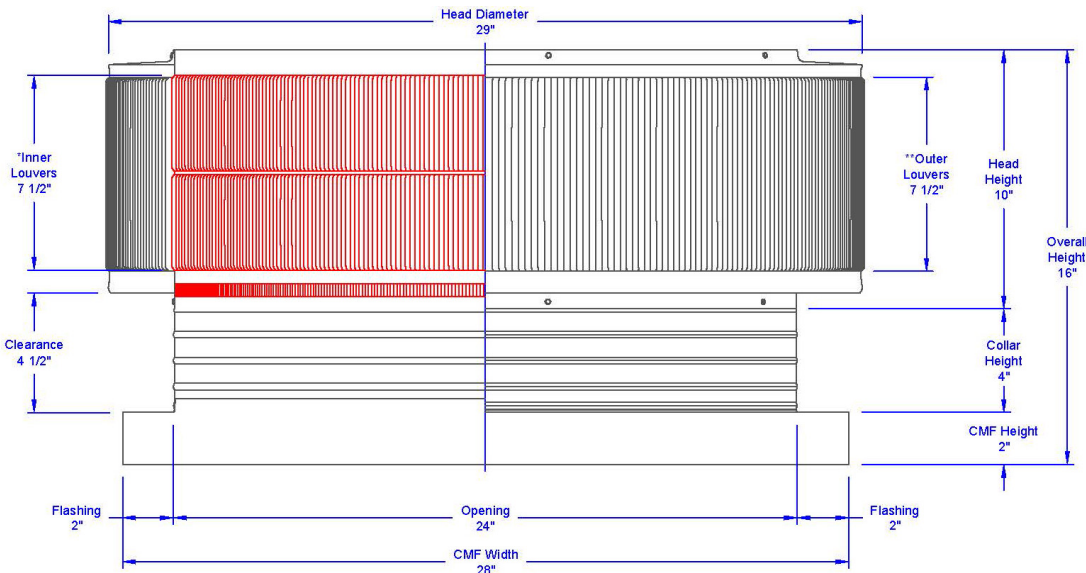

Aura Gravity Roof Ventilator with Curb Mount Flange

Model Number: AV-24-C4-CMF | 24" Diameter 4" Tall Collar

- Removes heat from the attic in the summer and moisture in the winter
- Louvers prevent rain, snow, insects and animals from entering
- Curb mount flange allows for easy access to the attic or duct below
- Exhausts air like a roof turbine but with no moving parts
- For low slope or flat roofs on top of roof curbs (sold separately)
- Constructed of durable rust-free aluminum
- Powder coating colors are available

*Shown on 12" tall roof curb

Roof curbs available in 6", 12" and 18" tall

Dimensions & Specifications 452 Sq. in. NFA

Pitch Capacity				
Min.	Max. (Standard Vent)	Max. (Modified)		
0/12	4/12	12/12		
Net Free Vent Area				
(sq. inches)		(sq. feet)		
452		3.14		
Application per Sq. Foot				
(1/150)		(1/300)		
941		1,883		
CFM Performance Testing (using wind only)				
4 mph	5.2 mph	7.4 mph	9.8 mph	11 mph
558	572	877	987	1,128