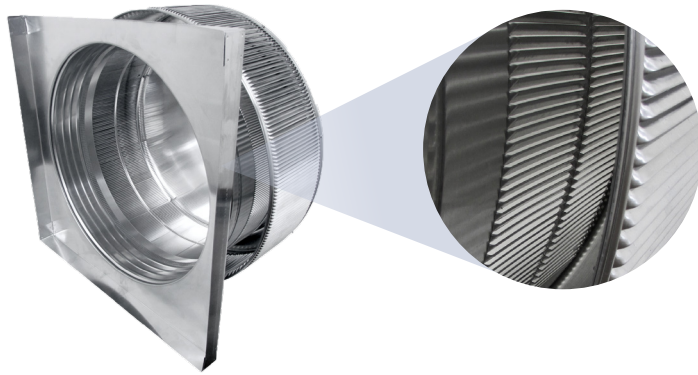

Aura Gravity Roof Ventilator with Curb Mount Flange

Model Number: AV-24-C4-CMF | 24" Diameter 4" Tall Collar

- Removes heat from the attic in the summer and moisture in the winter
- Louvers prevent rain, snow, insects and animals from entering
- Curb mount flange allows for easy access to the attic or duct below
- Exhausts air like a roof turbine but with no moving parts
- For low slope or flat roofs on top of roof curbs (sold separately)
- Constructed of durable rust-free aluminum
- Powder coating colors are available

*Shown on 12" tall roof curb

Roof curbs available in 6", 12" and 18" tall

Dimensions & Specifications 452 Sq. in. NFA

Pitch Capacity				
Min.	Max. (Standard Vent)	Max. (Modified)		
0/12	4/12	12/12		
Net Free Vent Area				
(sq. inches)		(sq. feet)		
452		3.14		
Application per Sq. Foot				
(1/150)		(1/300)		
941		1,883		
CFM Performance Testing (using wind only)				
4 mph	5.2 mph	7.4 mph	9.8 mph	11 mph
558	572	877	987	1,128