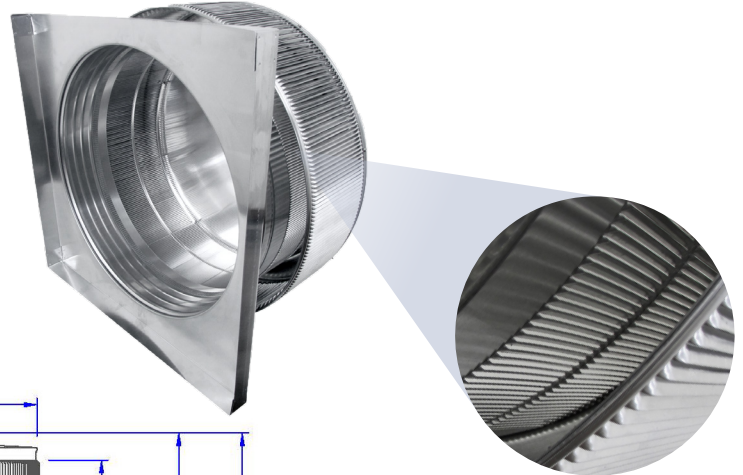

Aura Gravity Roof Ventilator with Curb Mount Flange

Model Number: **AV-24-C4-CMF** | 24" Diameter 4" Tall Collar

- Removes heat from the attic in the summer and moisture in the winter
- Louvers prevent rain, snow, insects and animals from entering
- Curb mount flange allows for easy access to the attic or duct below
- Exhausts air like a roof turbine but with no moving parts
- For low slope or flat roofs on top of roof curbs
- Constructed of durable rust-free aluminum
- Powder coat colors are available

CFM Performance Testing (using wind only)				
4 mph	5.2 mph	7.4 mph	9.8 mph	11 mph
558	572	877	987	1,128

Inside Louvers

Dimensions & Specifications

Pitch Capacity	
0/12 Min.	4/12 Max
Net Free Vent Area	
452 sq. in.	3.14 sq. ft.
Application per Sq. Ft.	
941 1/150	1,883 1/300
Weight = __ lbs	