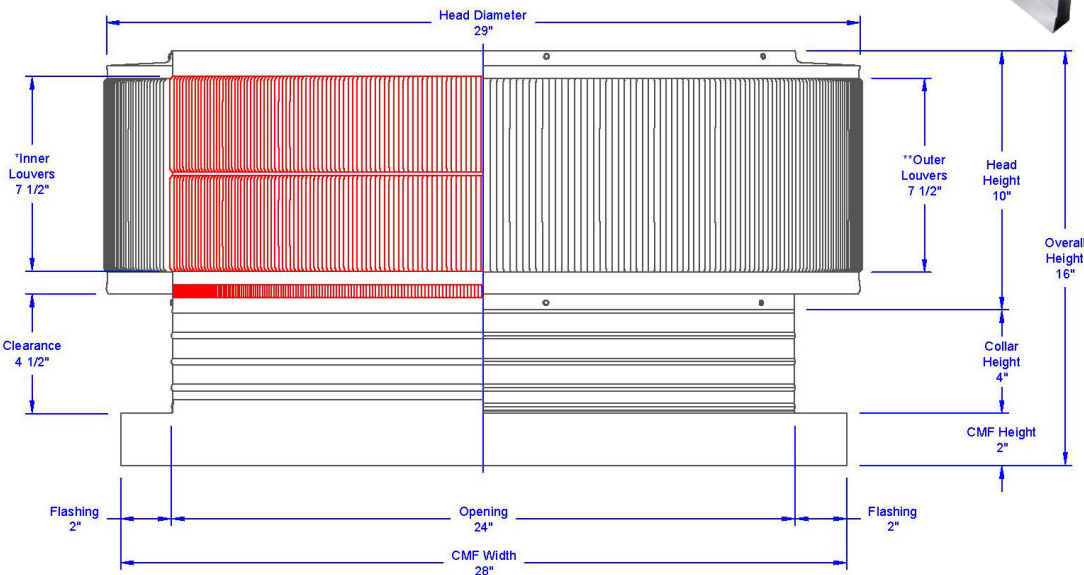

Aura Gravity Roof Ventilator with Curb Mount Flange

Model Number: **AV-24-C4-CMF** | 24" Diameter 4" Tall Collar

- Removes heat from the attic in the summer and moisture in the winter
- Louvers prevent rain, snow, insects and animals from entering
- Curb mount flange allows for easy access to the attic or duct below
- Exhausts air like a roof turbine but with no moving parts
- For low slope or flat roofs on top of roof curbs
- Constructed of durable rust-free aluminum
- Powder coat colors are available

CFM Performance Testing (using wind only)				
4 mph	5.2 mph	7.4 mph	9.8 mph	11 mph
558	572	877	987	1,128

Inside Louvers

Dimensions & Specifications

Pitch Capacity	
0/12 Min.	4/12 Max
Net Free Vent Area	
452 sq. in.	3.14 sq. ft.
Application per Sq. Ft.	
941 1/150	1,883 1/300
Weight = __ lbs	