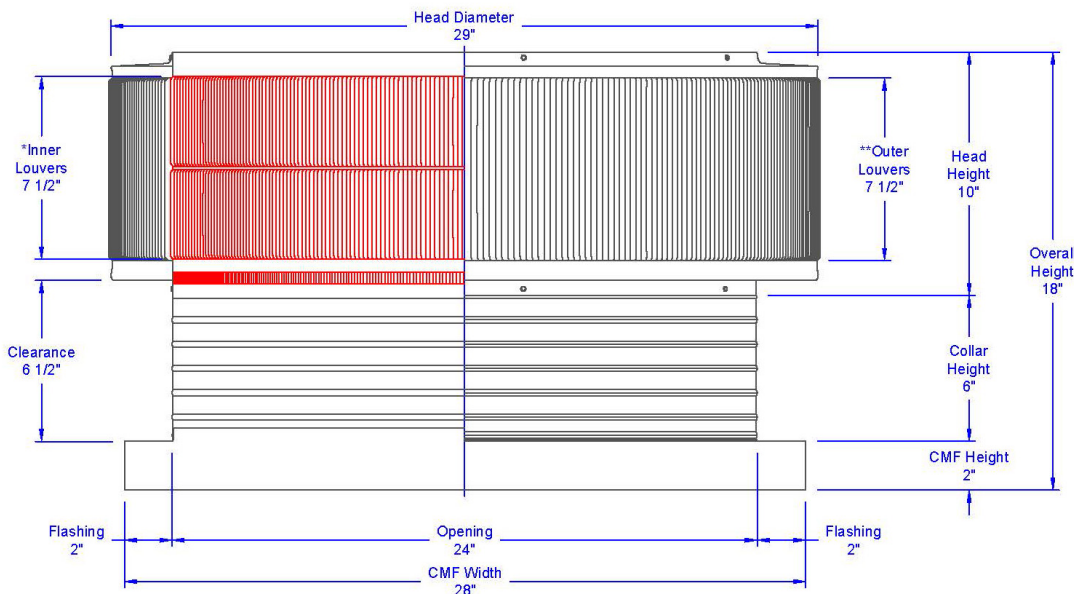

## Aura Gravity Roof Ventilator with Curb Mount Flange

Model Number: AV-24-C6-CMF | 24" Diameter 6" Tall Collar

- Removes heat from the attic in the summer and moisture in the winter
- Louvers prevent rain, snow, insects and animals from entering
- Curb mount flange allows for easy access to the attic or duct below
- Exhausts air like a roof turbine but with no moving parts
- For low slope or flat roofs on top of roof curbs
- Constructed of durable rust-free aluminum
- Powder coating colors are available

Top View

Bottom View

Inside Louvers

### Dimensions & Specifications 452 Sq. in. NFA

Pitch Capacity				
Min.	Max. (Standard Vent)		Max. (Modified)	
0/12	4/12		12/12	
Net Free Vent Area (sq. inches)			Net Free Vent Area (sq. feet)	
452			3.14	
Application per Sq. Foot				
(1/150)			(1/300)	
941			1,883	
CFM Performance Testing (using wind only)				
4 mph	5.2 mph	7.4 mph	9.8 mph	11 mph
558	572	877	987	1,128