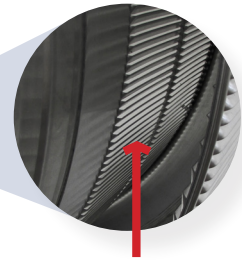

## Aura Gravity Roof Ventilator with Curb Mount Flange

Model Number: AV-24-C6-CMF | 24" Diameter 6" Tall Collar

- Removes heat from the attic in the summer and moisture in the winter
- Louvers prevent rain, snow, insects and animals from entering
- Curb mount flange allows for easy access to the attic or duct below
- Exhausts air like a roof turbine but with no moving parts
- For low slope or flat roofs on top of roof curbs
- Constructed of durable rust-free aluminum
- Powder coating colors are available

Top View

Bottom View

Inside Louvers