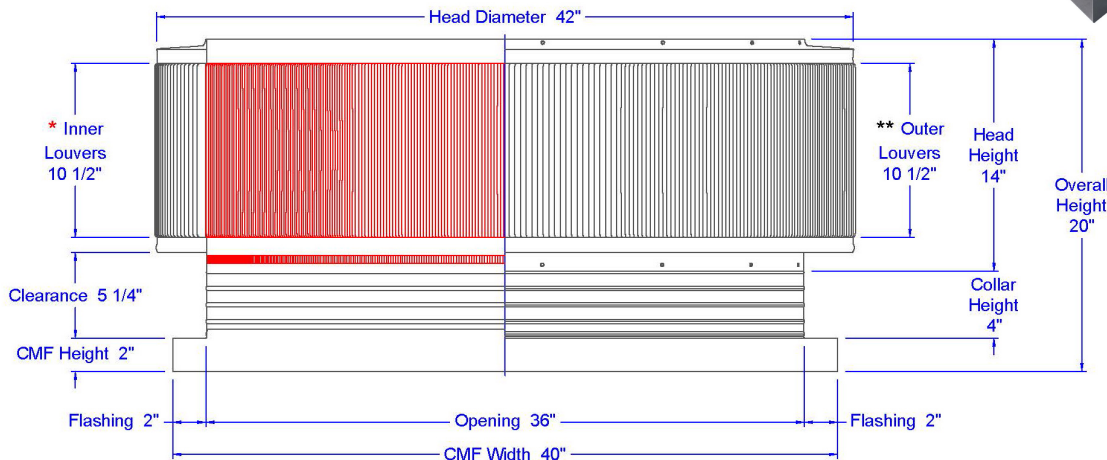

Aura Gravity Roof Ventilator with Curb Mount Flange

Model Number: **AV-36-C4-CMF** | 36" Diameter 4" Tall Collar

- Removes heat from the attic in the summer and moisture in the winter
- Louvers prevent rain, snow, insects and animals from entering
- Curb mount flange allows for easy access to the attic or duct below
- Exhausts air like a roof turbine but with no moving parts
- For low slope or flat roofs on top of roof curbs
- Constructed of durable rust-free aluminum
- Powder coat colors are available

CFM Performance Testing (using wind only)				
4 mph	5.2 mph	7.4 mph	9.8 mph	11 mph
1,256	1,287	1,973	2,221	2,538

Inside Louvers

Dimensions & Specifications

Pitch Capacity	
0/12 Min.	3/12 Max
Net Free Vent Area	
1,017 sq. in.	7.06 sq. ft.
Application per Sq. Ft.	
2,118 1/150	4,237 1/300
Weight = __ lbs	