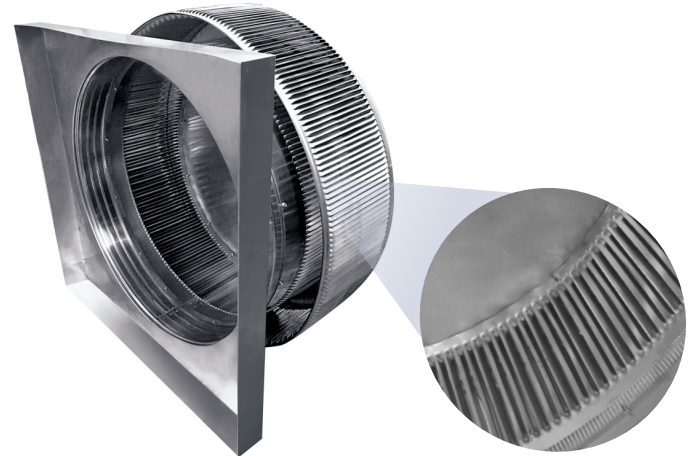

Aura Gravity Roof Ventilator with Curb Mount Flange

Model Number: **AV-36-C4-CMF** | 36" Diameter 4" Tall Collar

- Removes heat from the attic in the summer and moisture in the winter
- Louvers prevent rain, snow, insects and animals from entering
- Curb mount flange allows for easy access to the attic or duct below
- Exhausts air like a roof turbine but with no moving parts
- For low slope or flat roofs on top of roof curbs
- Constructed of durable rust-free aluminum
- Powder coat colors are available

CFM Performance Testing (using wind only)				
4 mph	5.2 mph	7.4 mph	9.8 mph	11 mph
1,256	1,287	1,973	2,221	2,538

Inside Louvers

Dimensions & Specifications

Pitch Capacity	
0/12 Min.	3/12 Max
Net Free Vent Area	
1,017 sq. in.	7.06 sq. ft.
Application per Sq. Ft.	
2,118 1/150	4,237 1/300
Weight = __ lbs	