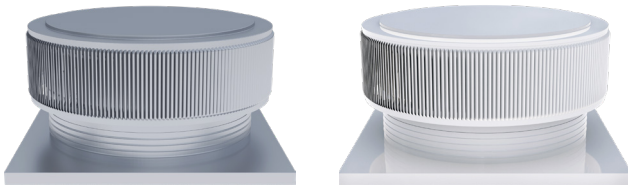

Aura Gravity Roof Ventilator with Curb Mount Flange

Model Number: AV-36-C4-CMF | 36" Diameter 4" Tall Collar

- Removes heat from the attic in the summer and moisture in the winter
- Louvers prevent rain, snow, insects and animals from entering
- Curb mount flange allows for easy access to the attic or duct below
- Exhausts air like a roof turbine but with no moving parts
- For low slope or flat roofs on top of roof curbs
- Constructed of durable rust-free aluminum
- Powder coating colors are available

Shown in mill finish and white

Inside Louvers

Dimensions & Specifications 1,017 Sq. in. NFA

Pitch Capacity				
Min.	Max. (Standard Vent)	Max. (Modified)		
0/12	3/12	12/12		
Net Free Vent Area				
(sq. inches)		(sq. feet)		
1,017		7.06		
Application per Sq. Foot				
(1/150)		(1/300)		
2,118		4,237		
CFM Performance Testing (using wind only)				
4 mph	5.2 mph	7.4 mph	9.8 mph	11 mph
1,256	1,287	1,973	2,221	2,538