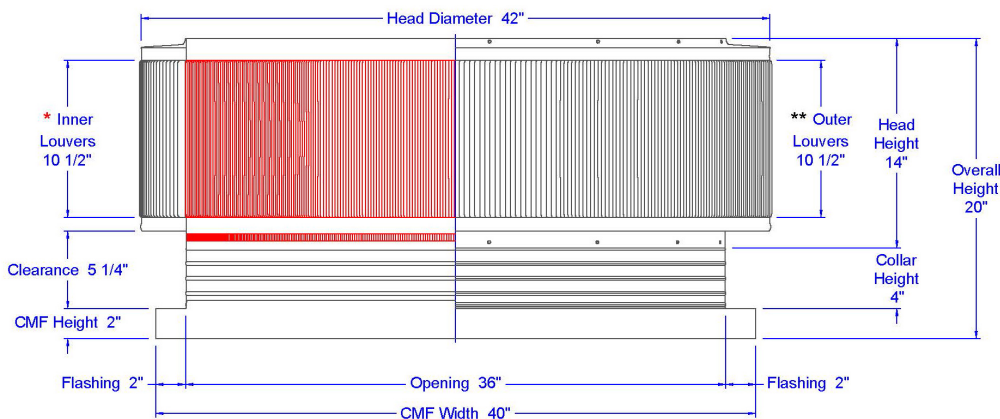

Aura Gravity Roof Ventilator with Curb Mount Flange

Model Number: AV-36-C4-CMF | 36" Diameter 4" Tall Collar

- Removes heat from the attic in the summer and moisture in the winter
- Louvers prevent rain, snow, insects and animals from entering
- Curb mount flange allows for easy access to the attic or duct below
- Exhausts air like a roof turbine but with no moving parts
- For low slope or flat roofs on top of roof curbs
- Constructed of durable rust-free aluminum
- Powder coating colors are available

Shown in mill finish and white

Inside Louvers

Dimensions & Specifications 1,017 Sq. in. NFA

Pitch Capacity				
Min.	Max. (Standard Vent)	Max. (Modified)		
0/12	3/12	12/12		
Net Free Vent Area				
(sq. inches)		(sq. feet)		
1,017		7.06		
Application per Sq. Foot				
(1/150)		(1/300)		
2,118		4,237		
CFM Performance Testing (using wind only)				
4 mph	5.2 mph	7.4 mph	9.8 mph	11 mph
1,256	1,287	1,973	2,221	2,538