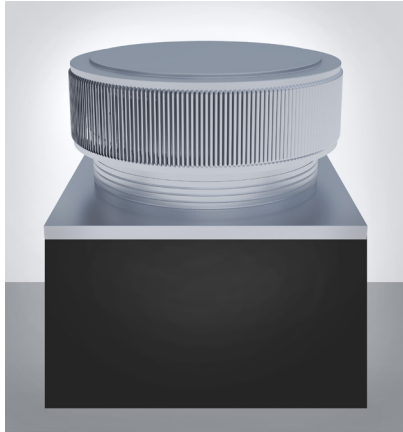

Aura Gravity Roof Ventilator with Curb Mount Flange

Model Number: AV-36-C4-CMF | 36" Diameter 4" Tall Collar

- Removes heat from the attic in the summer and moisture in the winter
- Louvers prevent rain, snow, insects and animals from entering
- Curb mount flange allows for easy access to the attic or duct below
- Exhausts air like a roof turbine but with no moving parts
- For low slope or flat roofs on top of roof curbs
- Constructed of durable rust-free aluminum
- Powder coating colors are available

Shown in mill finish and white

Inside Louvers

Dimensions & Specifications 1,017 Sq. in. NFA

Pitch Capacity				
Min.	Max. (Standard Vent)	Max. (Modified)		
0/12	3/12	12/12		
Net Free Vent Area				
(sq. inches)		(sq. feet)		
1,017		7.06		
Application per Sq. Foot				
(1/150)		(1/300)		
2,118		4,237		
CFM Performance Testing (using wind only)				
4 mph	5.2 mph	7.4 mph	9.8 mph	11 mph
1,256	1,287	1,973	2,221	2,538