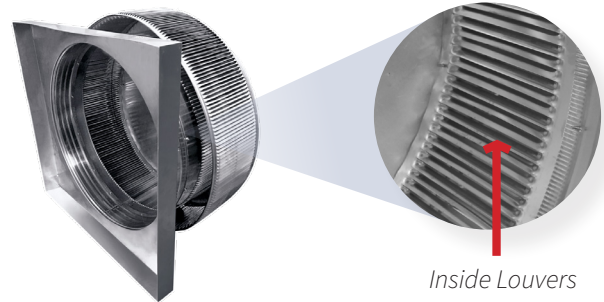

Aura Gravity Roof Ventilator with Curb Mount Flange

Model Number: AV-36-C4-CMF | 36" Diameter 4" Tall Collar

- Removes heat from the attic in the summer and moisture in the winter
- Louvers prevent rain, snow, insects and animals from entering
- Curb mount flange allows for easy access to the attic or duct below
- Exhausts air like a roof turbine but with no moving parts
- For low slope or flat roofs on top of roof curbs
- Constructed of durable rust-free aluminum
- Powder coating colors are available

Shown in mill finish and white

Inside Louvers

Dimensions & Specifications 1,017 Sq. in. NFA

Pitch Capacity				
Min.	Max. (Standard Vent)	Max. (Modified)		
0/12	3/12	12/12		
Net Free Vent Area				
(sq. inches)		(sq. feet)		
1,017		7.06		
Application per Sq. Foot				
(1/150)		(1/300)		
2,118		4,237		
CFM Performance Testing (using wind only)				
4 mph	5.2 mph	7.4 mph	9.8 mph	11 mph
1,256	1,287	1,973	2,221	2,538