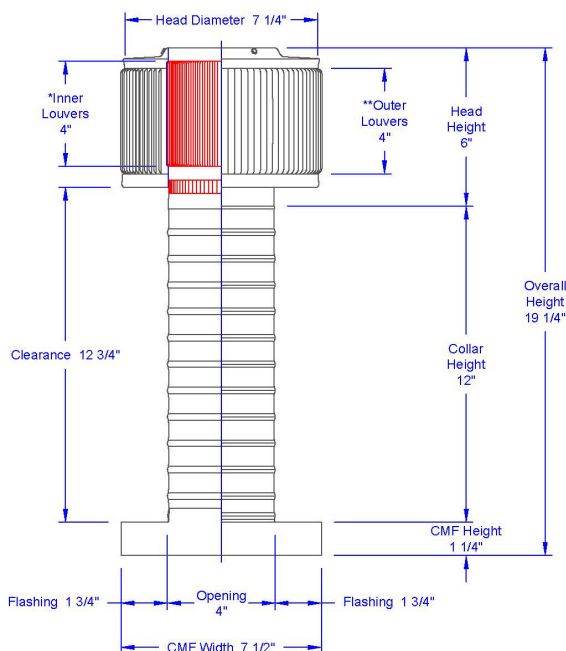

Aura Gravity Roof Ventilator with Curb Mount Flange Model Number: AV-4-C12-CMF | 4" Diameter 12" Tall Collar

- Removes heat from the attic in the summer and moisture in the winter
- Louvers prevent rain, snow, insects and animals from entering
- Curb mount flange allows for easy access to the attic or duct below
- Exhausts air like a roof turbine but with no moving parts
- For low slope or flat roofs on top of roof curbs
- Constructed of durable rust-free aluminum
- Powder coating colors are available

CFM Performance Testing (using wind only)				
4 mph	5.2 mph	7.4 mph	9.8 mph	11 mph
26	38	51	59	62

Inside Louvers

Dimensions & Specifications 12 Sq. in. NFA

Pitch Capacity		
Min.	Max. (Standard Vent)	Max. (Modified)
3/12	6/12	12/12
Net Free Vent Area (sq. inches)		(sq. feet)
12		0.08
Application per Sq. Foot		
(1/150)		(1/300)
25		50
Weight		
1.6 lbs		