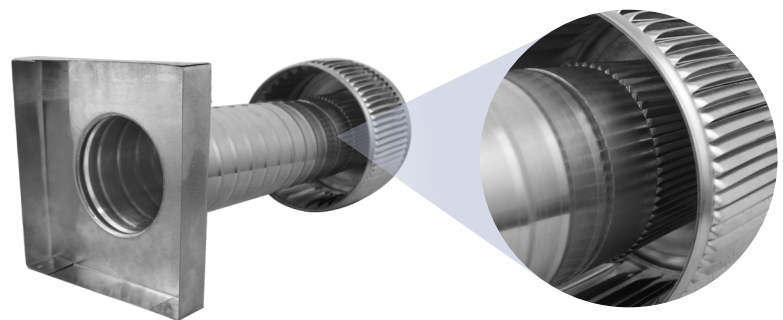

Aura Gravity Roof Ventilator with Curb Mount Flange Model Number: AV-4-C12-CMF | 4" Diameter 12" Tall Collar

- Removes heat from the attic in the summer and moisture in the winter
- Louvers prevent rain, snow, insects and animals from entering
- Curb mount flange allows for easy access to the attic or duct below
- Exhausts air like a roof turbine but with no moving parts
- For low slope or flat roofs on top of roof curbs
- Constructed of durable rust-free aluminum
- Powder coating colors are available

CFM Performance Testing (using wind only)				
4 mph	5.2 mph	7.4 mph	9.8 mph	11 mph
26	38	51	59	62

Inside Louvers

Dimensions & Specifications 12 Sq. in. NFA

Pitch Capacity		
Min.	Max. (Standard Vent)	Max. (Modified)
3/12	6/12	12/12
Net Free Vent Area (sq. inches)		(sq. feet)
12		0.08
Application per Sq. Foot		
(1/150)		(1/300)
25		50
Weight		
1.6 lbs		