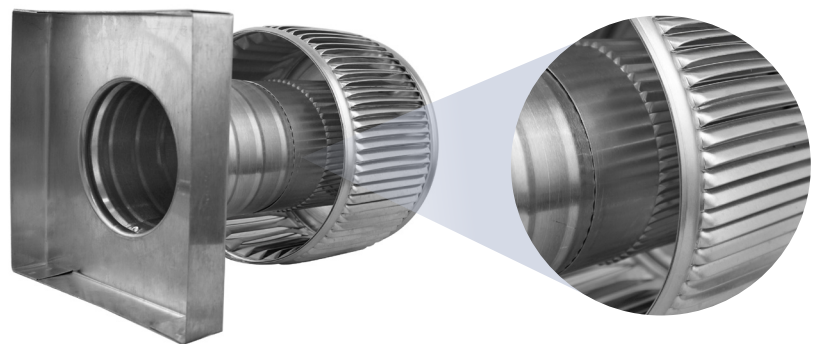

Aura Gravity Roof Ventilator with Curb Mount Flange

Model Number: AV-4-C4-CMF | 4" Diameter 4" Tall Collar

- Removes heat from the attic in the summer and moisture in the winter
- Louvers prevent rain, snow, insects and animals from entering
- Curb mount flange allows for easy access to the attic or duct below
- Exhausts air like a roof turbine but with no moving parts
- For low slope or flat roofs on top of roof curbs
- Constructed of durable rust-free aluminum
- Powder coating colors are available

Inside Louvers

CFM Performance Testing (using wind only)				
4 mph	5.2 mph	7.4 mph	9.8 mph	11 mph
26	38	51	59	62

Dimensions & Specifications 12 Sq. in. NFA

Pitch Capacity		
Min.	Max. (Standard Vent)	Max. (Modified)
0/12	5/12	12/12
Net Free Vent Area (sq. inches)		(sq. feet)
12		0.08
Application per Sq. Foot		
(1/150)		(1/300)
25		50
Weight		
1.3 lbs		