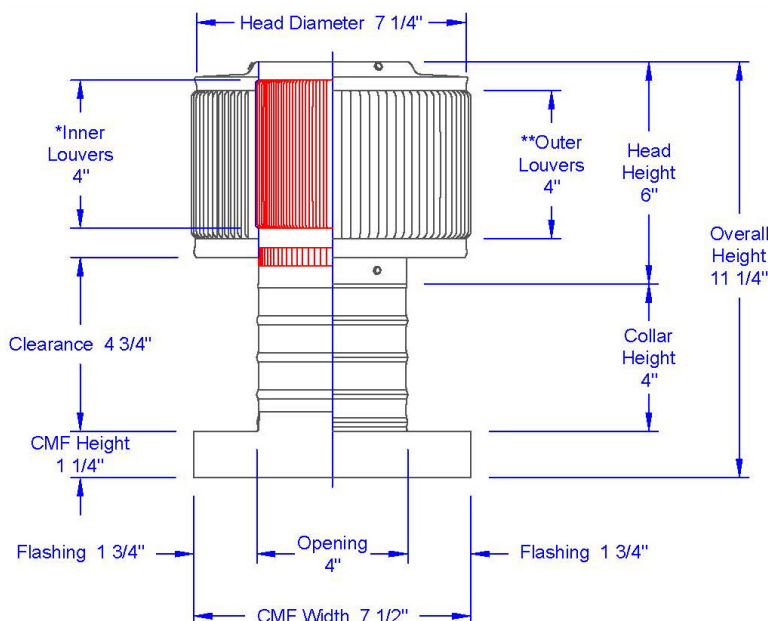

Aura Gravity Roof Ventilator with Curb Mount Flange

Model Number: AV-4-C4-CMF | 4" Diameter 4" Tall Collar

- Removes heat from the attic in the summer and moisture in the winter
- Louvers prevent rain, snow, insects and animals from entering
- Curb mount flange allows for easy access to the attic or duct below
- Exhausts air like a roof turbine but with no moving parts
- For low slope or flat roofs on top of roof curbs
- Constructed of durable rust-free aluminum
- Powder coating colors are available

Inside Louvers

CFM Performance Testing (using wind only)				
4 mph	5.2 mph	7.4 mph	9.8 mph	11 mph
26	38	51	59	62

Dimensions & Specifications 12 Sq. in. NFA

Pitch Capacity		
Min.	Max. (Standard Vent)	Max. (Modified)
0/12	5/12	12/12
Net Free Vent Area (sq. inches)		(sq. feet)
12		0.08
Application per Sq. Foot		
(1/150)		(1/300)
25		50
Weight		
1.3 lbs		