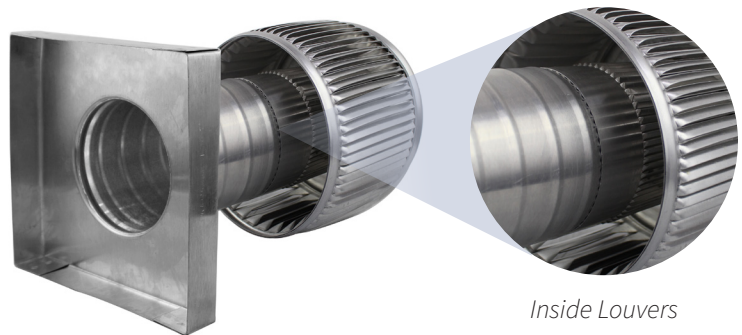

## Aura Gravity Roof Ventilator with Curb Mount Flange

Model Number: AV-4-C6-CMF | 4" Diameter 6" Tall Collar

- Removes heat from the attic in the summer and moisture in the winter
- Louvers prevent rain, snow, insects and animals from entering
- Curb mount flange allows for easy access to the attic or duct below
- Exhausts air like a roof turbine but with no moving parts
- For low slope or flat roofs on top of roof curbs
- Constructed of durable rust-free aluminum
- Powder coating colors are available

CFM Performance Testing (using wind only)				
4 mph	5.2 mph	7.4 mph	9.8 mph	11 mph
26	38	51	59	62

Inside Louvers