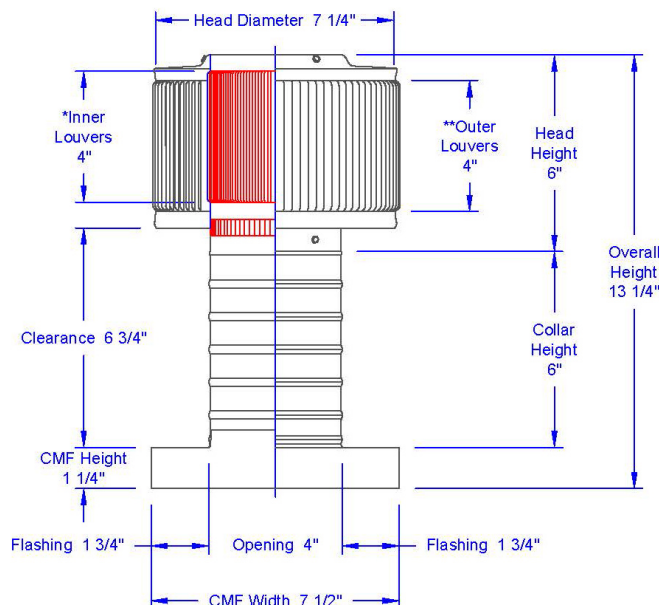

## Aura Gravity Roof Ventilator with Curb Mount Flange

Model Number: AV-4-C6-CMF | 4" Diameter 6" Tall Collar

- Removes heat from the attic in the summer and moisture in the winter
- Louvers prevent rain, snow, insects and animals from entering
- Curb mount flange allows for easy access to the attic or duct below
- Exhausts air like a roof turbine but with no moving parts
- For low slope or flat roofs on top of roof curbs
- Constructed of durable rust-free aluminum
- Powder coating colors are available

CFM Performance Testing (using wind only)				
4 mph	5.2 mph	7.4 mph	9.8 mph	11 mph
26	38	51	59	62

Inside Louvers

## Dimensions & Specifications 12 Sq. in. NFA

Pitch Capacity		
Min.	Max. (Standard Vent)	Max. (Modified)
0/12	5/12	12/12
Net Free Vent Area (sq. inches)		(sq. feet)
12		0.08
Application per Sq. Foot		
(1/150)		(1/300)
25		50
Weight		
1.3 lbs		