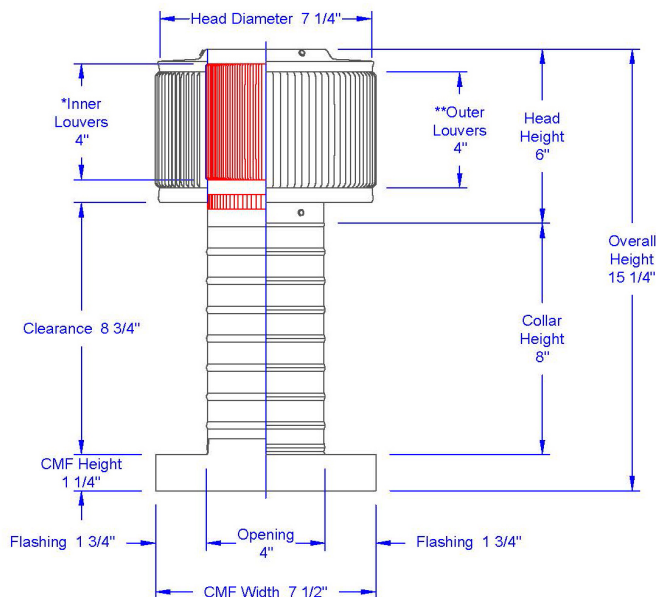

## Aura Gravity Roof Ventilator with Curb Mount Flange

Model Number: AV-4-C8-CMF | 4" Diameter 8" Tall Collar

- Removes heat from the attic in the summer and moisture in the winter
- Louvers prevent rain, snow, insects and animals from entering
- Curb mount flange allows for easy access to the attic or duct below
- Exhausts air like a roof turbine but with no moving parts
- For low slope or flat roofs on top of roof curbs
- Constructed of durable rust-free aluminum
- Powder coating colors are available

CFM Performance Testing (using wind only)				
4 mph	5.2 mph	7.4 mph	9.8 mph	11 mph
26	38	51	59	62

Inside Louvers

## Dimensions & Specifications 12 Sq. in. NFA

Pitch Capacity		
Min.	Max. (Standard Vent)	Max. (Modified)
0/12	5/12	12/12
Net Free Vent Area (sq. inches)		(sq. feet)
12		0.08
Application per Sq. Foot		
(1/150)		(1/300)
25		50
Weight		
1.4 lbs		