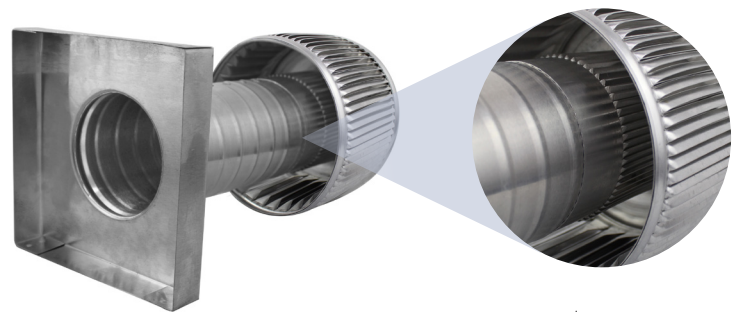

## Aura Gravity Roof Ventilator with Curb Mount Flange

Model Number: AV-4-C8-CMF | 4" Diameter 8" Tall Collar

- Removes heat from the attic in the summer and moisture in the winter
- Louvers prevent rain, snow, insects and animals from entering
- Curb mount flange allows for easy access to the attic or duct below
- Exhausts air like a roof turbine but with no moving parts
- For low slope or flat roofs on top of roof curbs
- Constructed of durable rust-free aluminum
- Powder coating colors are available

CFM Performance Testing (using wind only)				
4 mph	5.2 mph	7.4 mph	9.8 mph	11 mph
26	38	51	59	62

Inside Louvers