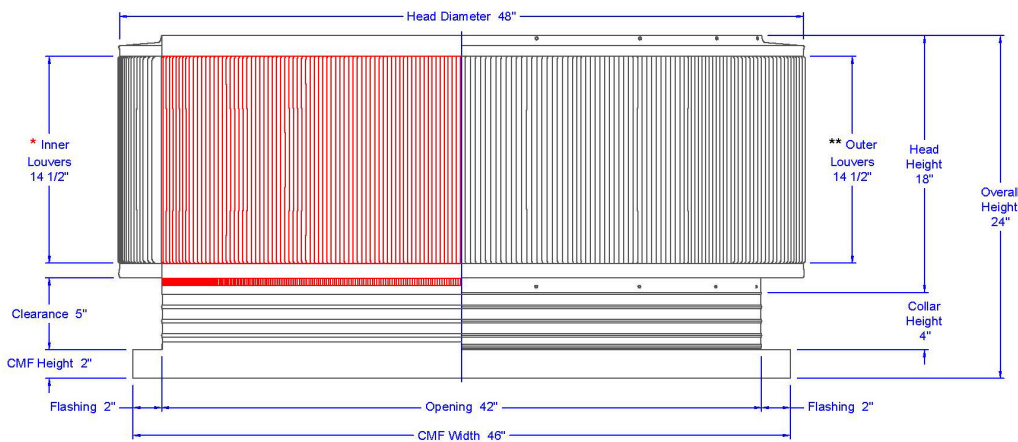

Aura Gravity Roof Ventilator with Curb Mount Flange

Model Number: AV-42-C4-CMF | 42" Diameter 4" Tall Collar

- Removes heat from the attic in the summer and moisture in the winter
- Louvers prevent rain, snow, insects and animals from entering
- Curb mount flange allows for easy access to the attic or duct below
- Exhausts air like a roof turbine but with no moving parts
- For low slope or flat roofs on top of roof curbs
- Constructed of durable rust-free aluminum
- Powder coating colors are available

Shown in mill finish and white

Inside Louvers

Dimensions & Specifications 1,384 Sq. in. NFA

Pitch Capacity				
Min.	Max. (Standard Vent)		Max. (Modified)	
0/12	3/12		12/12	
Net Free Vent Area (sq. inches)			Net Free Vent Area (sq. feet)	
1,384			9.61	
Application per Sq. Foot (1/150)			Application per Sq. Foot (1/300)	
2,883			5,766	
CFM Performance Testing (using wind only)				
4 mph	5.2 mph	7.4 mph	9.8 mph	11 mph
1,883	1,931	2,960	3,331	4,997