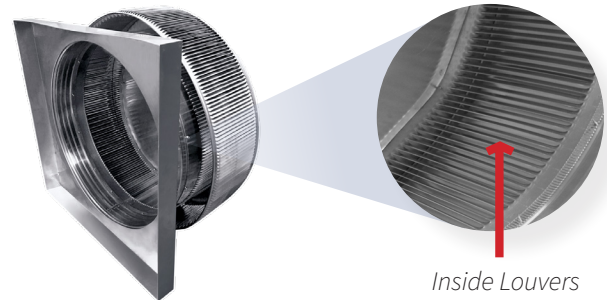

Aura Gravity Roof Ventilator with Curb Mount Flange

Model Number: AV-42-C4-CMF | 42" Diameter 4" Tall Collar

- Removes heat from the attic in the summer and moisture in the winter
- Louvers prevent rain, snow, insects and animals from entering
- Curb mount flange allows for easy access to the attic or duct below
- Exhausts air like a roof turbine but with no moving parts
- For low slope or flat roofs on top of roof curbs
- Constructed of durable rust-free aluminum
- Powder coating colors are available

Shown in mill finish and white

Inside Louvers

Dimensions & Specifications 1,384 Sq. in. NFA

Pitch Capacity				
Min.	Max. (Standard Vent)		Max. (Modified)	
0/12	3/12		12/12	
Net Free Vent Area (sq. inches)			Net Free Vent Area (sq. feet)	
1,384			9.61	
Application per Sq. Foot (1/150)			Application per Sq. Foot (1/300)	
2,883			5,766	
CFM Performance Testing (using wind only)				
4 mph	5.2 mph	7.4 mph	9.8 mph	11 mph
1,883	1,931	2,960	3,331	4,997