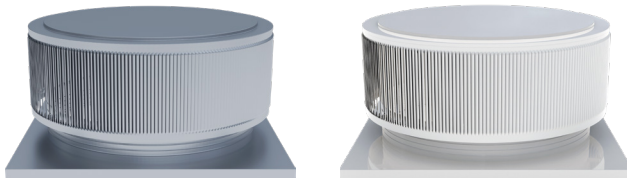

Aura Gravity Roof Ventilator with Curb Mount Flange

Model Number: AV-42-C4-CMF | 42" Diameter 4" Tall Collar

- Removes heat from the attic in the summer and moisture in the winter
- Louvers prevent rain, snow, insects and animals from entering
- Curb mount flange allows for easy access to the attic or duct below
- Exhausts air like a roof turbine but with no moving parts
- For low slope or flat roofs on top of roof curbs
- Constructed of durable rust-free aluminum
- Powder coating colors are available

Shown in mill finish and white

Inside Louvers

Dimensions & Specifications 1,384 Sq. in. NFA

Pitch Capacity				
Min.	Max. (Standard Vent)		Max. (Modified)	
0/12	3/12		12/12	
Net Free Vent Area (sq. inches)			Net Free Vent Area (sq. feet)	
1,384			9.61	
Application per Sq. Foot (1/150)			Application per Sq. Foot (1/300)	
2,883			5,766	
CFM Performance Testing (using wind only)				
4 mph	5.2 mph	7.4 mph	9.8 mph	11 mph
1,883	1,931	2,960	3,331	4,997