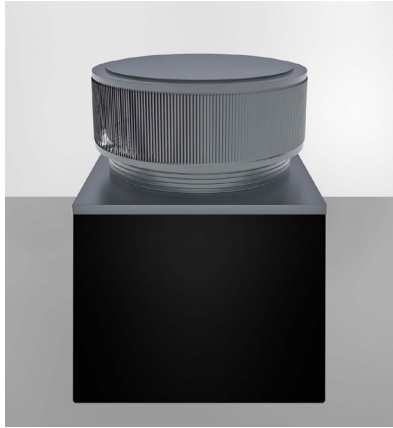

Aura Gravity Roof Ventilator with Curb Mount Flange

Model Number: AV-42-C6-CMF | 42" Diameter 6" Tall Collar

- Removes heat from the attic in the summer and moisture in the winter
- Louvers prevent rain, snow, insects and animals from entering
- Curb mount flange allows for easy access to the attic or duct below
- Exhausts air like a roof turbine but with no moving parts
- For low slope or flat roofs on top of roof curbs
- Constructed of durable rust-free aluminum
- Powder coating colors are available

Top View

Bottom View

Inside Louvers

Dimensions & Specifications 1,384 Sq. in. NFA

Pitch Capacity				
Min.	Max. (Standard Vent)	Max. (Modified)		
0/12	3/12	12/12		
Net Free Vent Area				
(sq. inches)		(sq. feet)		
1,384		9.61		
Application per Sq. Foot				
(1/150)		(1/300)		
2,883		5,766		
CFM Performance Testing (using wind only)				
4 mph	5.2 mph	7.4 mph	9.8 mph	11 mph
1,883	1,931	2,960	3,331	4,997