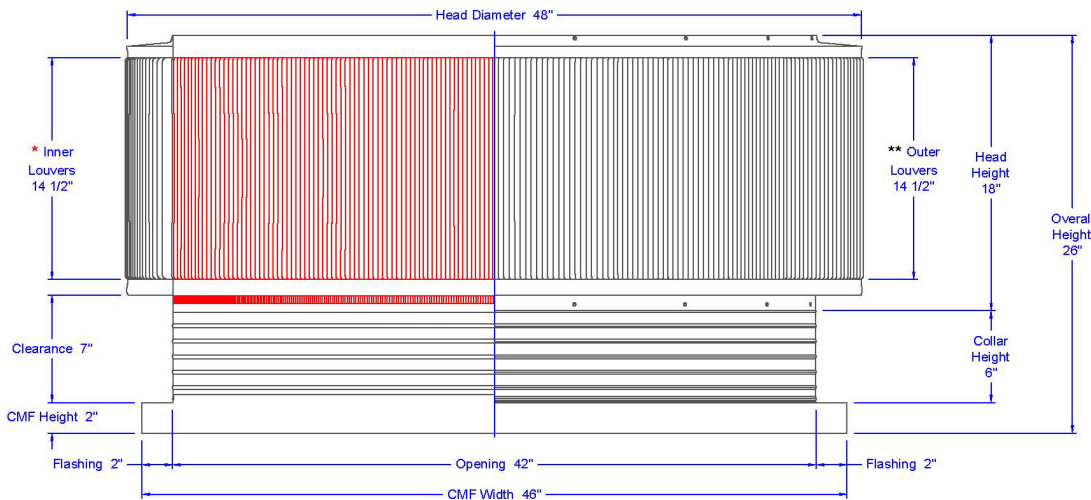

Aura Gravity Roof Ventilator with Curb Mount Flange

Model Number: AV-42-C6-CMF | 42" Diameter 6" Tall Collar

- Removes heat from the attic in the summer and moisture in the winter
- Louvers prevent rain, snow, insects and animals from entering
- Curb mount flange allows for easy access to the attic or duct below
- Exhausts air like a roof turbine but with no moving parts
- For low slope or flat roofs on top of roof curbs
- Constructed of durable rust-free aluminum
- Powder coating colors are available

Top View

Bottom View

Inside Louvers

Dimensions & Specifications 1,384 Sq. in. NFA

Pitch Capacity				
Min.	Max. (Standard Vent)	Max. (Modified)		
0/12	3/12	12/12		
Net Free Vent Area				
(sq. inches)		(sq. feet)		
1,384		9.61		
Application per Sq. Foot				
(1/150)		(1/300)		
2,883		5,766		
CFM Performance Testing (using wind only)				
4 mph	5.2 mph	7.4 mph	9.8 mph	11 mph
1,883	1,931	2,960	3,331	4,997