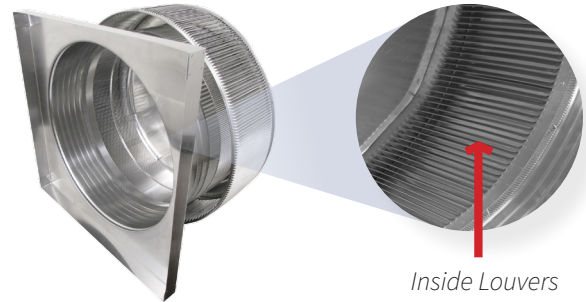

Aura Gravity Roof Ventilator with Curb Mount Flange

Model Number: AV-42-C6-CMF | 42" Diameter 6" Tall Collar

- Removes heat from the attic in the summer and moisture in the winter
- Louvers prevent rain, snow, insects and animals from entering
- Curb mount flange allows for easy access to the attic or duct below
- Exhausts air like a roof turbine but with no moving parts
- For low slope or flat roofs on top of roof curbs
- Constructed of durable rust-free aluminum
- Powder coating colors are available

Top View

Bottom View

Inside Louvers

Dimensions & Specifications 1,384 Sq. in. NFA

Pitch Capacity				
Min.	Max. (Standard Vent)	Max. (Modified)		
0/12	3/12	12/12		
Net Free Vent Area				
(sq. inches)		(sq. feet)		
1,384		9.61		
Application per Sq. Foot				
(1/150)		(1/300)		
2,883		5,766		
CFM Performance Testing (using wind only)				
4 mph	5.2 mph	7.4 mph	9.8 mph	11 mph
1,883	1,931	2,960	3,331	4,997