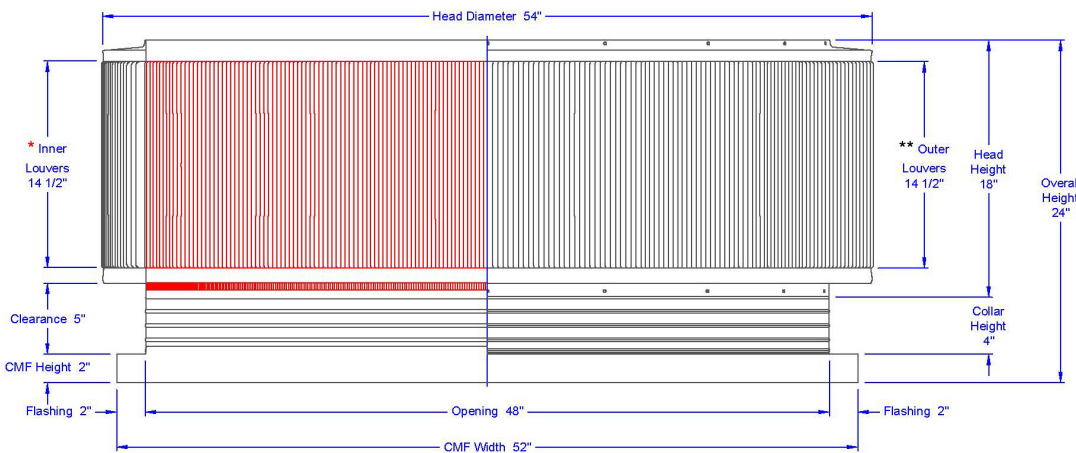

Aura Gravity Roof Ventilator with Curb Mount Flange

Model Number: AV-48-C4-CMF | 48" Diameter 4" Tall Collar

- Removes heat from the attic in the summer and moisture in the winter
- Louvers prevent rain, snow, insects and animals from entering
- Curb mount flange allows for easy access to the attic or duct below
- Exhausts air like a roof turbine but with no moving parts
- For low slope or flat roofs on top of roof curbs (*sold separately*)
- Constructed of durable rust-free aluminum
- Powder coating colors are available

**Shown on 12" tall roof curb*

Roof curbs available in 6", 12" and 18" tall

Dimensions & Specifications 1,808 Sq. in. NFA

Pitch Capacity				
Min.	Max. (Standard Vent)	Max. (Modified)		
0/12	3/12	12/12		
Net Free Vent Area				
(sq. inches)		(sq. feet)		
1,808		12.56		
Application per Sq. Foot				
(1/150)		(1/300)		
3,766		7,533		
CFM Performance Testing (using wind only)				
4 mph	5.2 mph	7.4 mph	9.8 mph	11 mph
2,825	2,896	4,440	4,997	5,711