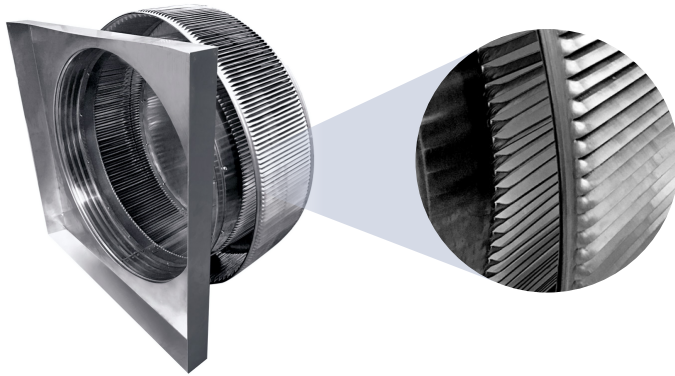

Aura Gravity Roof Ventilator with Curb Mount Flange

Model Number: AV-48-C4-CMF | 48" Diameter 4" Tall Collar

- Removes heat from the attic in the summer and moisture in the winter
- Louvers prevent rain, snow, insects and animals from entering
- Curb mount flange allows for easy access to the attic or duct below
- Exhausts air like a roof turbine but with no moving parts
- For low slope or flat roofs on top of roof curbs (*sold separately*)
- Constructed of durable rust-free aluminum
- Powder coating colors are available

**Shown on 12" tall roof curb*

Roof curbs available in 6", 12" and 18" tall

Dimensions & Specifications 1,808 Sq. in. NFA

Pitch Capacity				
Min.	Max. (Standard Vent)	Max. (Modified)		
0/12	3/12	12/12		
Net Free Vent Area				
(sq. inches)		(sq. feet)		
1,808		12.56		
Application per Sq. Foot				
(1/150)		(1/300)		
3,766		7,533		
CFM Performance Testing (using wind only)				
4 mph	5.2 mph	7.4 mph	9.8 mph	11 mph
2,825	2,896	4,440	4,997	5,711