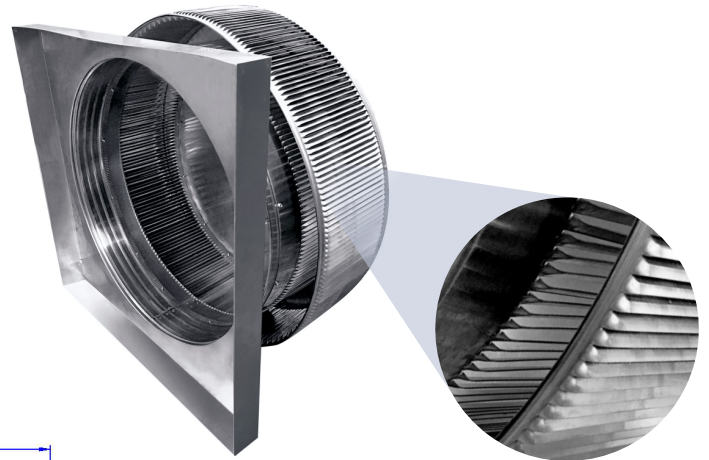

## Aura Gravity Roof Ventilator with Curb Mount Flange

Model Number: **AV-48-C4-CMF** | 48" Diameter 4" Tall Collar

- Removes heat from the attic in the summer and moisture in the winter
- Louvers prevent rain, snow, insects and animals from entering
- Curb mount flange allows for easy access to the attic or duct below
- Exhausts air like a roof turbine but with no moving parts
- For low slope or flat roofs on top of roof curbs
- Constructed of durable rust-free aluminum
- Powder coat colors are available

CFM Performance Testing (using wind only)				
4 mph	5.2 mph	7.4 mph	9.8 mph	11 mph
2,825	2,896	4,440	4,997	5,711

Inside Louvers