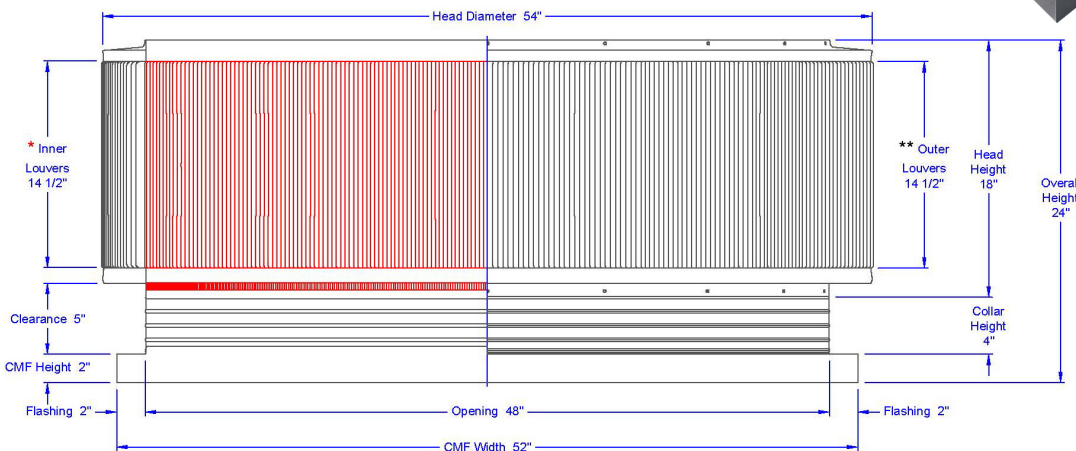

## Aura Gravity Roof Ventilator with Curb Mount Flange

Model Number: **AV-48-C4-CMF** | 48" Diameter 4" Tall Collar

- Removes heat from the attic in the summer and moisture in the winter
- Louvers prevent rain, snow, insects and animals from entering
- Curb mount flange allows for easy access to the attic or duct below
- Exhausts air like a roof turbine but with no moving parts
- For low slope or flat roofs on top of roof curbs
- Constructed of durable rust-free aluminum
- Powder coat colors are available

CFM Performance Testing (using wind only)				
4 mph	5.2 mph	7.4 mph	9.8 mph	11 mph
2,825	2,896	4,440	4,997	5,711

Inside Louvers

### Dimensions & Specifications

Pitch Capacity	
0/12 Min.	3/12 Max
Net Free Vent Area	
1,808 sq. in.	12.56 sq. ft.
Application per Sq. Ft.	
3,766 1/150	7,533 1/300
Weight = __ lbs	