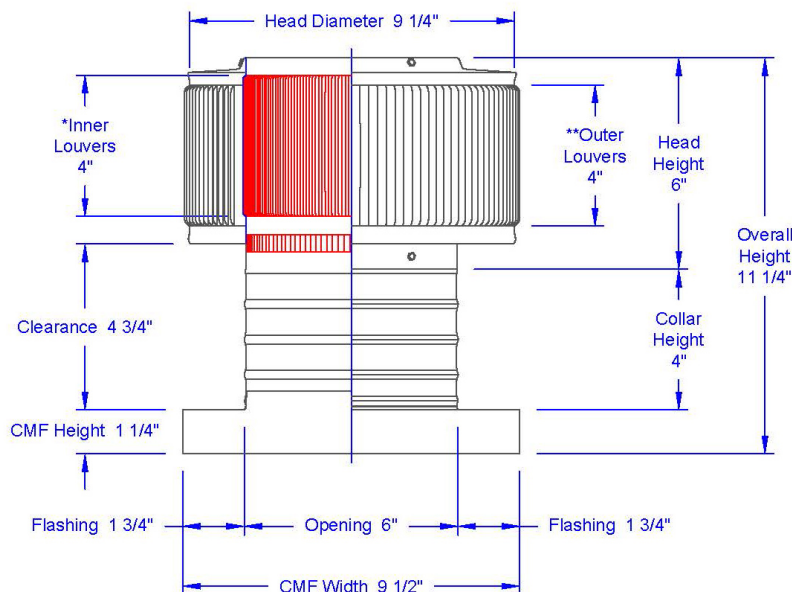

Aura Gravity Roof Ventilator with Curb Mount Flange

Model Number: AV-6-C4-CMF | 6" Diameter 4" Tall Collar

- Removes heat from the attic in the summer and moisture in the winter
- Louvers prevent rain, snow, insects and animals from entering
- Curb mount flange allows for easy access to the attic or duct below
- Exhausts air like a roof turbine but with no moving parts
- For low slope or flat roofs on top of roof curbs
- Constructed of durable rust-free aluminum
- Powder coating colors are available

Inside Louvers

CFM Performance Testing (using wind only)				
4 mph	5.2 mph	7.4 mph	9.8 mph	11 mph
41	62	80	122	126

Dimensions & Specifications 28 Sq. in. NFA

Pitch Capacity		
Min.	Max. (Standard Vent)	Max. (Modified)
0/12	5/12	12/12
Net Free Vent Area (sq. inches)		(sq. feet)
28		0.19
Application per Sq. Foot		
(1/150)		(1/300)
58		116
Weight		
1.7 lbs		