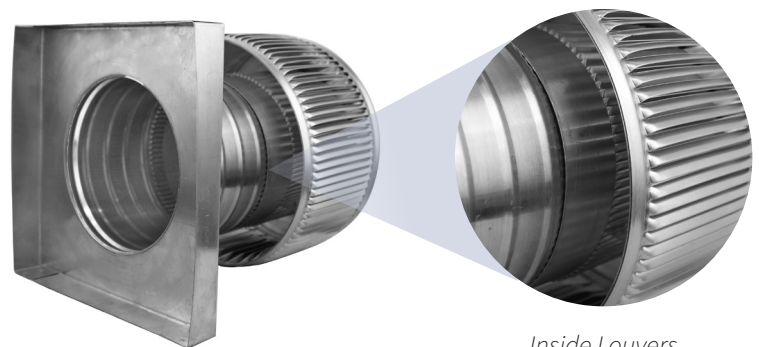

Aura Gravity Roof Ventilator with Curb Mount Flange

Model Number: AV-6-C4-CMF | 6" Diameter 4" Tall Collar

- Removes heat from the attic in the summer and moisture in the winter
- Louvers prevent rain, snow, insects and animals from entering
- Curb mount flange allows for easy access to the attic or duct below
- Exhausts air like a roof turbine but with no moving parts
- For low slope or flat roofs on top of roof curbs
- Constructed of durable rust-free aluminum
- Powder coating colors are available

Inside Louvers

CFM Performance Testing (using wind only)				
4 mph	5.2 mph	7.4 mph	9.8 mph	11 mph
41	62	80	122	126

Dimensions & Specifications 28 Sq. in. NFA

Pitch Capacity		
Min.	Max. (Standard Vent)	Max. (Modified)
0/12	5/12	12/12
Net Free Vent Area (sq. inches)		(sq. feet)
28		0.19
Application per Sq. Foot		
(1/150)		(1/300)
58		116
Weight		
1.7 lbs		