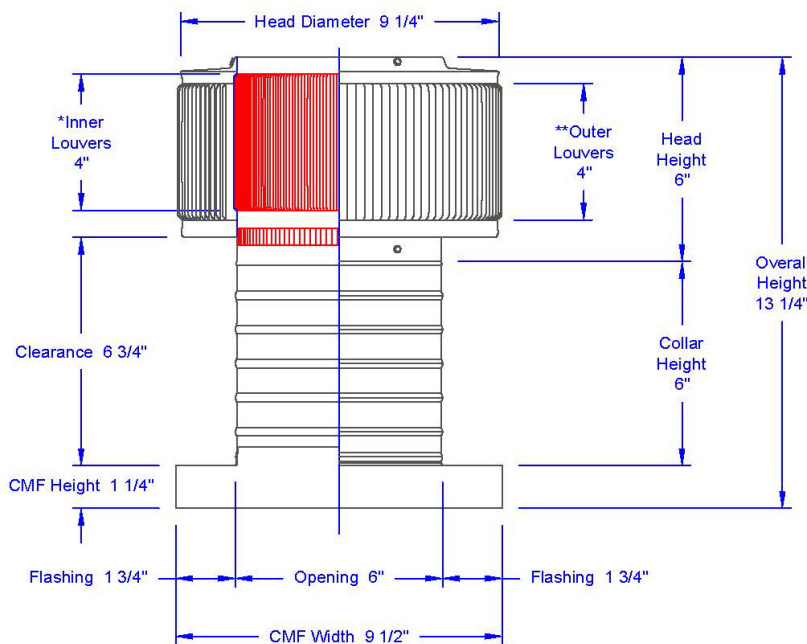

Aura Gravity Roof Ventilator with Curb Mount Flange Model Number: AV-6-C6-CMF | 6" Diameter 6" Tall Collar

- Removes heat from the attic in the summer and moisture in the winter
- Louvers prevent rain, snow, insects and animals from entering
- Curb mount flange allows for easy access to the attic or duct below
- Exhausts air like a roof turbine but with no moving parts
- For low slope or flat roofs on top of roof curbs
- Constructed of durable rust-free aluminum
- Powder coating colors are available

Inside Louvers

CFM Performance Testing (using wind only)				
4 mph	5.2 mph	7.4 mph	9.8 mph	11 mph
41	62	80	122	126

Dimensions & Specifications 28 Sq. in. NFA

Pitch Capacity		
Min.	Max. (Standard Vent)	Max. (Modified)
0/12	5/12	12/12
Net Free Vent Area (sq. inches)		(sq. feet)
28		0.19
Application per Sq. Foot		
(1/150)		(1/300)
58		116
Weight		
1.9 lbs		