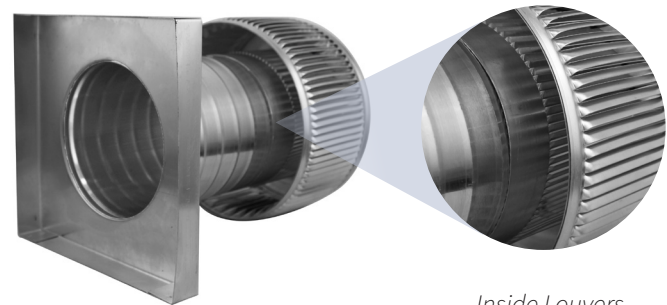

Aura Gravity Roof Ventilator with Curb Mount Flange Model Number: AV-6-C6-CMF | 6" Diameter 6" Tall Collar

- Removes heat from the attic in the summer and moisture in the winter
- Louvers prevent rain, snow, insects and animals from entering
- Curb mount flange allows for easy access to the attic or duct below
- Exhausts air like a roof turbine but with no moving parts
- For low slope or flat roofs on top of roof curbs
- Constructed of durable rust-free aluminum
- Powder coating colors are available

Inside Louvers

CFM Performance Testing (using wind only)				
4 mph	5.2 mph	7.4 mph	9.8 mph	11 mph
41	62	80	122	126

Dimensions & Specifications 28 Sq. in. NFA

Pitch Capacity		
Min.	Max. (Standard Vent)	Max. (Modified)
0/12	5/12	12/12
Net Free Vent Area (sq. inches)		(sq. feet)
28		0.19
Application per Sq. Foot		
(1/150)		(1/300)
58		116
Weight		
1.9 lbs		