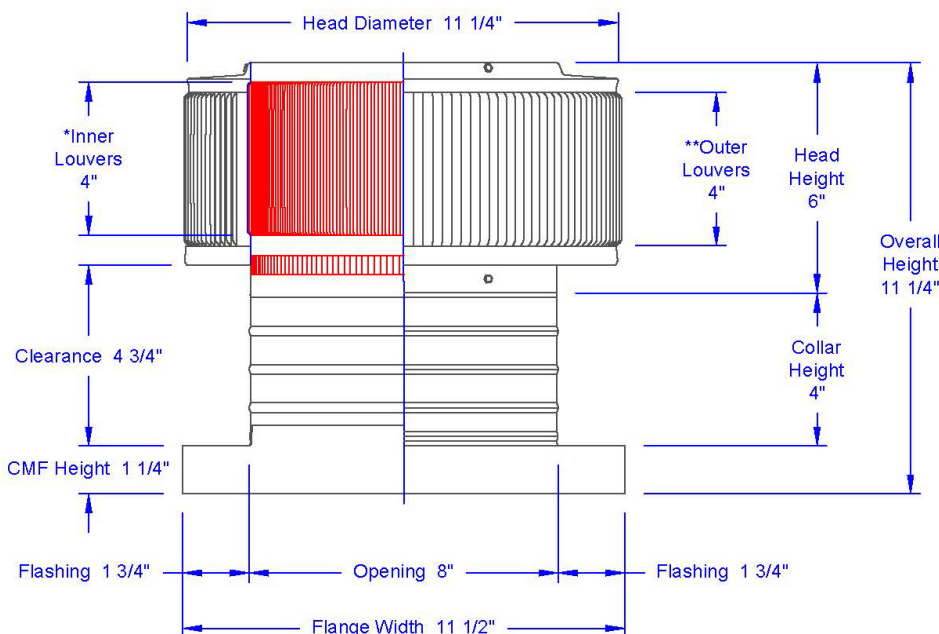

Aura Gravity Roof Ventilator with Curb Mount Flange

Model Number: AV-8-C4-CMF | 8" Diameter 4" Tall Collar

- Removes heat from the attic in the summer and moisture in the winter
- Louvers prevent rain, snow, insects and animals from entering
- Curb mount flange allows for easy access to the attic or duct below
- Exhausts air like a roof turbine but with no moving parts
- For low slope or flat roofs on top of roof curbs
- Constructed of durable rust-free aluminum
- Powder coating colors are available

CFM Performance Testing (using wind only)				
4 mph	5.2 mph	7.4 mph	9.8 mph	11 mph
80	98	145	165	185

Inside Louvers

Dimensions & Specifications 50 Sq. in. NFA

Pitch Capacity		
Min.	Max. (Standard Vent)	Max. (Modified)
0/12	5/12	12/12
Net Free Vent Area (sq. inches)		(sq. feet)
50		0.35
Application per Sq. Foot		
(1/150)		(1/300)
104		208
Weight		
2.4 lbs		