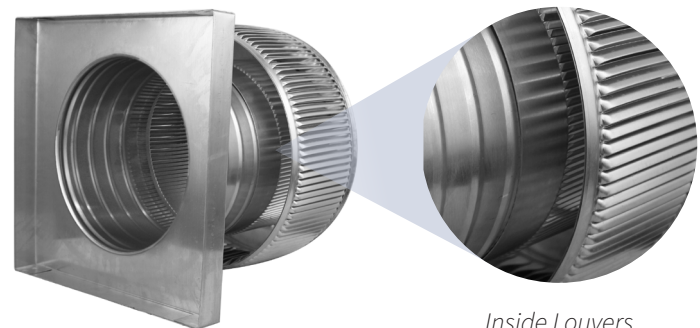

Aura Gravity Roof Ventilator with Curb Mount Flange

Model Number: AV-8-C4-CMF | 8" Diameter 4" Tall Collar

- Removes heat from the attic in the summer and moisture in the winter
- Louvers prevent rain, snow, insects and animals from entering
- Curb mount flange allows for easy access to the attic or duct below
- Exhausts air like a roof turbine but with no moving parts
- For low slope or flat roofs on top of roof curbs
- Constructed of durable rust-free aluminum
- Powder coating colors are available

CFM Performance Testing (using wind only)				
4 mph	5.2 mph	7.4 mph	9.8 mph	11 mph
80	98	145	165	185

Inside Louvers

Dimensions & Specifications 50 Sq. in. NFA

Pitch Capacity		
Min.	Max. (Standard Vent)	Max. (Modified)
0/12	5/12	12/12
Net Free Vent Area (sq. inches)		(sq. feet)
50		0.35
Application per Sq. Foot		
(1/150)		(1/300)
104		208
Weight		
2.4 lbs		