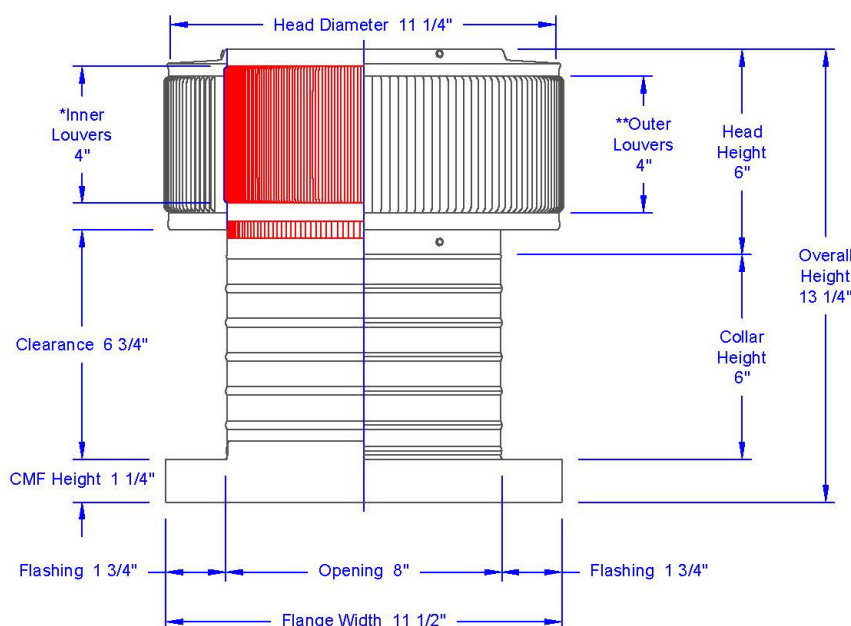

Aura Gravity Roof Ventilator with Curb Mount Flange

Model Number: AV-8-C6-CMF | 8" Diameter 6" Tall Collar

- Removes heat from the attic in the summer and moisture in the winter
- Louvers prevent rain, snow, insects and animals from entering
- Curb mount flange allows for easy access to the attic or duct below
- Exhausts air like a roof turbine but with no moving parts
- For low slope or flat roofs on top of roof curbs
- Constructed of durable rust-free aluminum
- Powder coating colors are available

CFM Performance Testing (using wind only)				
4 mph	5.2 mph	7.4 mph	9.8 mph	11 mph
80	98	145	165	185

Inside Louvers

Dimensions & Specifications 50 Sq. in. NFA

Pitch Capacity		
Min.	Max. (Standard Vent)	Max. (Modified)
0/12	5/12	12/12
Net Free Vent Area (sq. inches)		(sq. feet)
50		0.35
Application per Sq. Foot (1/150)		
104		208
Weight		
2.4 lbs		