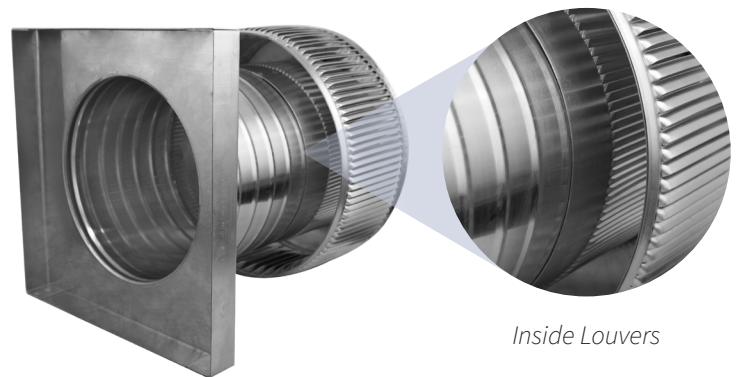

Aura Gravity Roof Ventilator with Curb Mount Flange

Model Number: AV-8-C6-CMF | 8" Diameter 6" Tall Collar

- Removes heat from the attic in the summer and moisture in the winter
- Louvers prevent rain, snow, insects and animals from entering
- Curb mount flange allows for easy access to the attic or duct below
- Exhausts air like a roof turbine but with no moving parts
- For low slope or flat roofs on top of roof curbs
- Constructed of durable rust-free aluminum
- Powder coating colors are available

CFM Performance Testing (using wind only)				
4 mph	5.2 mph	7.4 mph	9.8 mph	11 mph
80	98	145	165	185

Inside Louvers

Dimensions & Specifications 50 Sq. in. NFA

Pitch Capacity		
Min.	Max. (Standard Vent)	Max. (Modified)
0/12	5/12	12/12
Net Free Vent Area (sq. inches)		(sq. feet)
50		0.35
Application per Sq. Foot (1/150)		
104		208
Weight		
2.4 lbs		